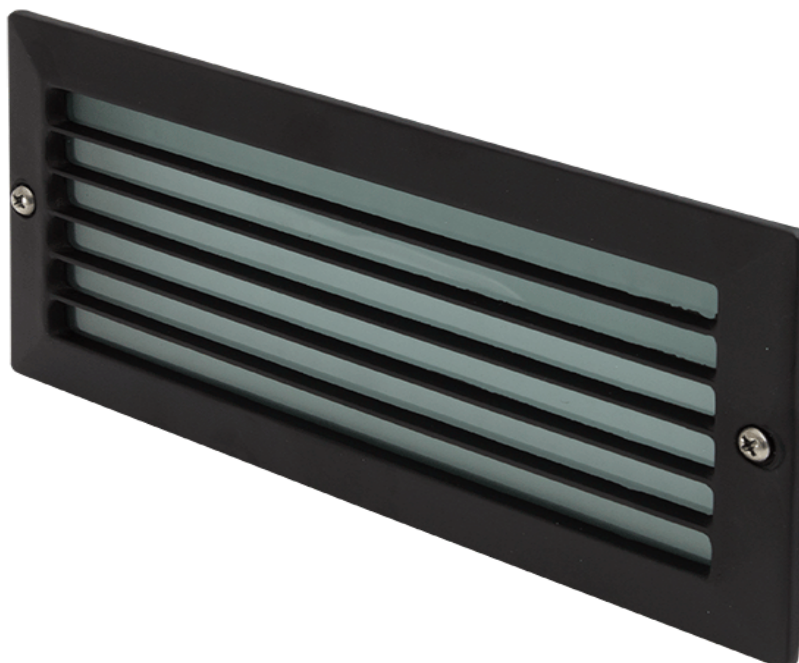

TULIP

LED recessed garden wall light

1 YR

IP54

Features:

Outdoor recessed wall lights
Compact and easy to install
Available in 2 colours options
CRI: Ra>80

Construction:

Die-cast aluminium body
Glass cover
Integral driver

Options:

B - Black (RAL 9005)
W - White

TULIP

LED recessed garden wall light

Order Codes

All dimensions are in millimetres

Order code	Description	Lumens (lm)	Total power (W)	Efficacy (lm/W)	Weight (kg)
TE-MTU3LVRNW	W - 4000K		5		0.6
TE-MTU3FRMNW	W - 4000K		5		0.6

Dimensions

All dimensions are in millimetres

Order code	A	B	C
TE-MTU3LVRNW	235	102	84
TE-MTU3FRMNW	235	102	84

Installation instructions:

Recessed fix into wall via base mounted holes and finished with screw
fix front plate and wired via rear cable entry