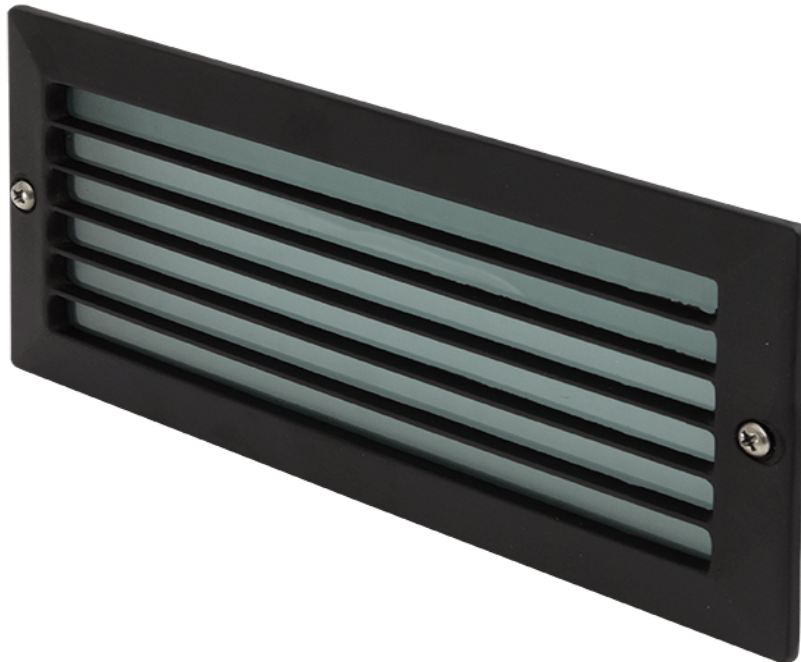

TULIP

LED recessed garden wall light

1 YR

IP54

Features:

Outdoor recessed wall lights
Compact and easy to install
Available in 2 colours options
CRI: Ra>80

Construction:

Die-cast aluminium body
Glass cover
Integral driver

Options:

B - Black (RAL 9005)
W - White

TULIP

LED recessed garden wall light

Order Codes

All dimensions are in millimetres

Order code	Description	Lumens (lm)	Total power (W)	Efficacy (lm/W)	Weight (kg)
TE-MTU3LVRNW	W - 4000K		5		0.6
TE-MTU3FRMNW	W - 4000K		5		0.6

Dimensions

All dimensions are in millimetres

Order code	A	B	C
TE-MTU3LVRNW	235	102	84
TE-MTU3FRMNW	235	102	84

Installation instructions:

Recessed fix into wall via base mounted holes and finished with screw
fix front plate and wired via rear cable entry