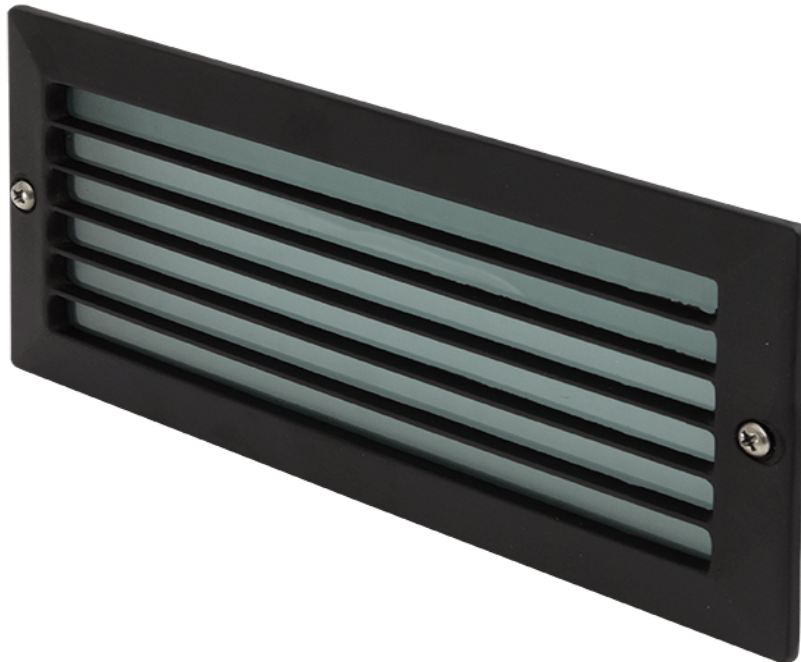

# TULIP

LED recessed garden wall light

1 YR

IP54

### Features:

Outdoor recessed wall lights  
Compact and easy to install  
Available in 2 colours options  
CRI: Ra>80

### Construction:

Die-cast aluminium body  
Glass cover  
Integral driver

# TULIP

LED recessed garden wall light