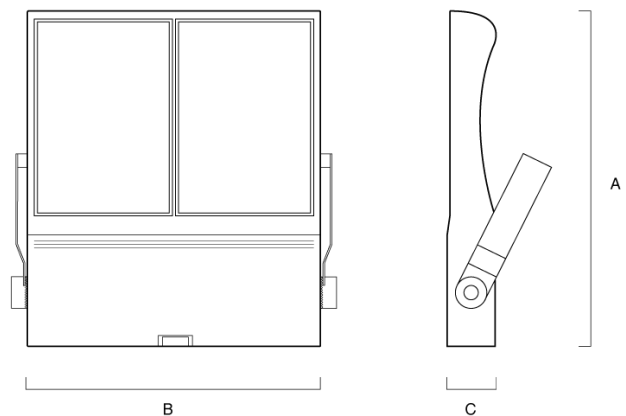

Construction:

- Die-cast aluminium body
- Cree XTE Led chip array
- Supplied as standard with neutral white (4000K) LED

Options:

- D - Dimmable DALI
- MB - Medium beam

STADIA

High output floodlight

Order Codes

All dimensions are in millimetres

Order code	Description	Lumens (lm)	Total power (W)	Efficacy (lm/W)	Weight (kg)
STA420NWNB	300W - 4000K	40000	300	133	10.30
STA630NWNB	450W - 4000K	60000	450	133	21.40
STA850NWNB	600W - 4000K	80000	600	133	22.25

Dimensions

All dimensions are in millimetres

Order code	A	B	C
STA420NWNB	571	322	94
STA630NWNB	621	601	104
STA850NWNB	621	601	104

Installation instructions:

Fixed via stirrup bracket and wired via rear cable entry, multiple bracketry is available for wall and column mount.