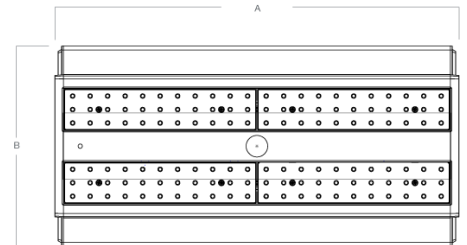

### Order Codes

All dimensions are in millimetres

| Order code   | Description                    | Lumens (lm) | Total power (W) | Efficacy (lm/W) | Weight (kg) |
|--------------|--------------------------------|-------------|-----------------|-----------------|-------------|
| REVFWB900NW  | 60W - 4000K - wide beam (90°)  | 9000        | 60              | 150             | 5.25        |
| REVFWB1200NW | 80W - 4000K - wide beam (90°)  | 12000       | 80              | 150             | 10.50       |
| REVFWB1500NW | 100W - 4000K - wide beam (90°) | 15000       | 100             | 150             | 10.50       |
| REVFWB1800NW | 120W - 4000K - wide beam (90°) | 18000       | 120             | 150             | 10.50       |
| REVFWB2100NW | 140W - 4000K - wide beam (90°) | 21000       | 140             | 150             | 12.70       |
| REVFWB2400NW | 160W - 4000K - wide beam (90°) | 24000       | 160             | 150             | 12.70       |
| REVFWB3000NW | 205W - 4000K - wide beam (90°) | 30000       | 205             | 146             | 12.70       |

### Dimensions

All dimensions are in millimetres

| Order code   | A    | B   | C  |
|--------------|------|-----|----|
| REVFWB900NW  | 600  | 300 | 75 |
| REVFWB1200NW | 1200 | 300 | 75 |
| REVFWB1500NW | 1200 | 300 | 75 |
| REVFWB1800NW | 1200 | 300 | 75 |
| REVFWB2100NW | 1500 | 300 | 75 |
| REVFWB2400NW | 1500 | 300 | 75 |
| REVFWB3000NW | 1500 | 300 | 75 |