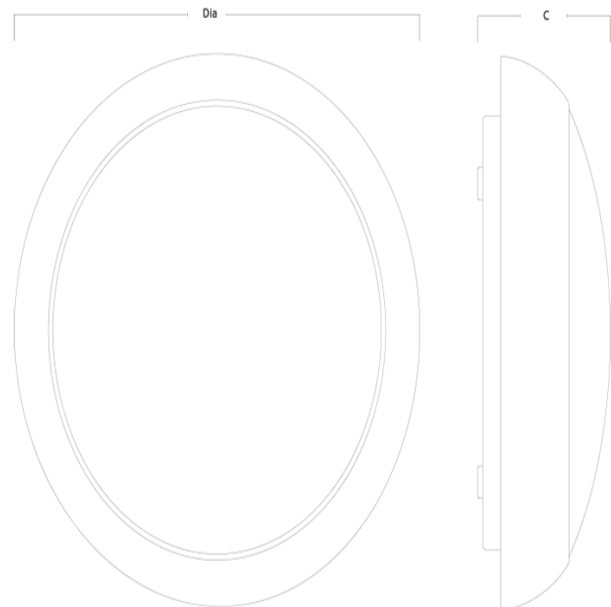

ORION

Decorative circular bulkhead

5 YR

IP54

Features:

- Modern circular bulkhead
- Wall or ceiling mount
- Integral emergency option
- Available in 3 colour options (white as standard)
- Gear options including dimmable, DALI and emergency available
- CRI: Ra>80
- Up to 64 lumens per Watt efficacy
- 50,000 hours lifetime (L70/B50)

ORION

Decorative circular bulkhead

Order Codes

All dimensions are in millimetres

Order code	Description	Lumens (lm)	Total power (W)	Efficacy (lm/W)	Weight (kg)
OR12LEDNW	12W - 4000K - OBSOLETE	800	12	67	1.6
OR17LEDNW	18W - 4000K	1700	18	94	1.4

Dimensions

All dimensions are in millimetres

Order code	C	Diameter
OR12LEDNW	105	325
OR17LEDNW	105	325

Installation instructions:

Wall or ceiling mount via 20mm rear entry hole and wired via rear cable entry