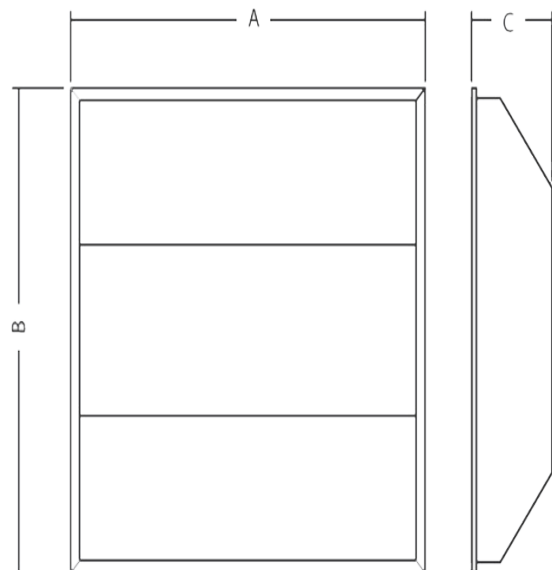

HORIZON

Recessed LED module with indirect/direct output

Order Codes

All dimensions are in millimetres

Order code	Description	Lumens (lm)	Total power (W)	Efficacy (lm/W)	Weight (kg)
TIDL36NW	30W - 4000K	3200	30	107	4.5

Dimensions

All dimensions are in millimetres

Order code	A	B	C
TIDL36NW	595	595	70

Installation instructions:

Recessed lay-in for exposed 25mm ceiling grid. Frame available for plasterboard mount

To specify:

Recessed indirect/direct LED module with glare control diffuser as per Tamlite HORIZON range

Please Note: Order codes listed are for standard (non-emergency) versions only. For all other gear options, please contact Tamlite Lighting.