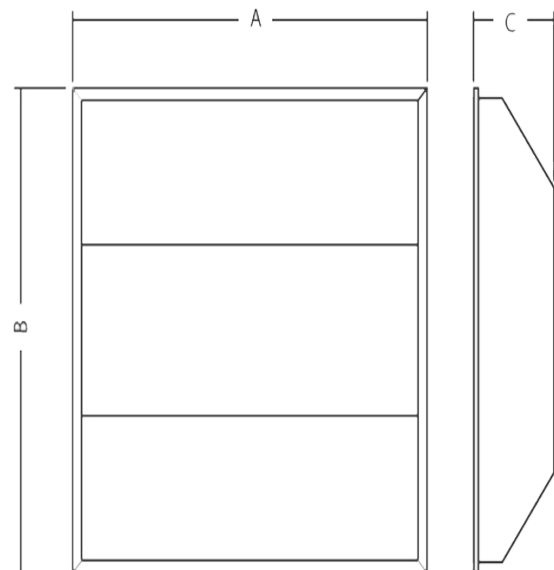

### Order Codes

All dimensions are in millimetres

| Order code | Description | Lumens (lm) | Total power (W) | Efficacy (lm/W) | Weight (kg) |
|------------|-------------|-------------|-----------------|-----------------|-------------|
| TIDL36NW   | 30W - 4000K | 3200        | 30              | 107             | 4.5         |

### Dimensions

All dimensions are in millimetres

| Order code | A   | B   | C  |
|------------|-----|-----|----|
| TIDL36NW   | 595 | 595 | 70 |