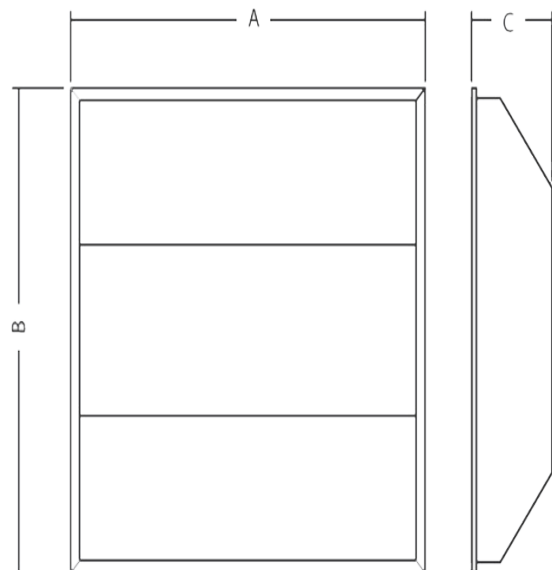

### Order Codes

All dimensions are in millimetres

Order code	Description	Lumens (lm)	Total power (W)	Efficacy (lm/W)	Weight (kg)
TIDL36NW	30W - 4000K	3200	30	107	4.5

### Dimensions

All dimensions are in millimetres

Order code	A	B	C
TIDL36NW	595	595	70