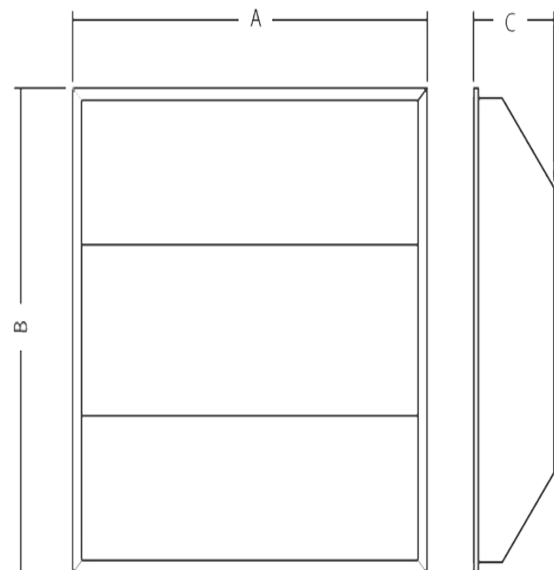

HORIZON

Recessed LED module with indirect/direct output

Order Codes

All dimensions are in millimetres

Order code	Description	Lumens (lm)	Total power (W)	Efficacy (lm/W)	Weight (kg)
TIDL36NW	30W - 4000K	3200	30	107	4.5

Dimensions

All dimensions are in millimetres

Order code	A	B	C
TIDL36NW	595	595	70

Installation instructions:

Recessed lay-in for exposed 25mm ceiling grid. Frame available for plasterboard mount

To specify: