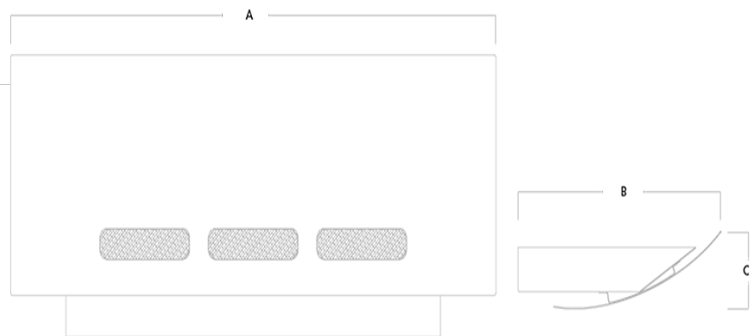

### Order Codes

All dimensions are in millimetres

Order code	Description	Lumens (lm)	Total power (W)	Efficacy (lm/W)	Weight (kg)
GEN2500NW	28W - 4000K	2500	28	89	3.90

### Dimensions

All dimensions are in millimetres

Order code	A	B	C
GEN2500NW	760	290	70