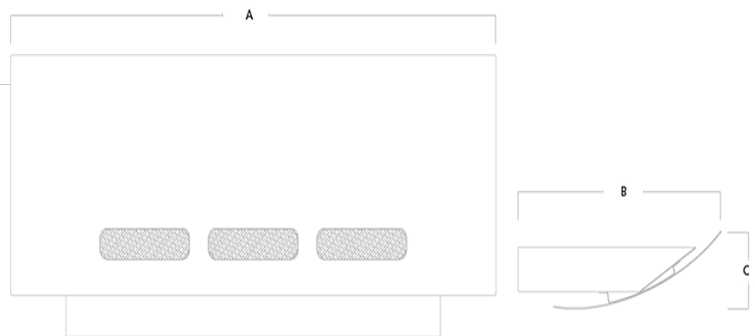

GENEVA

Decorative wall mounted uplight

Order Codes

All dimensions are in millimetres

Order code	Description	Lumens (lm)	Total power (W)	Efficacy (lm/W)	Weight (kg)
GEN2500NW	28W - 4000K	2500	28	89	3.9

Dimensions

All dimensions are in millimetres

Order code	A	B	C
GEN2500NW	760	290	70

Installation instructions:

Wall mounted via back plate screws

To specify:

Wall mounted uplight as per Tamlite GENEVA range supplied with lamps and integral control gear

Please Note: Order codes listed are for standard (non-emergency) versions only. For all other gear options, please contact Tamlite Lighting.