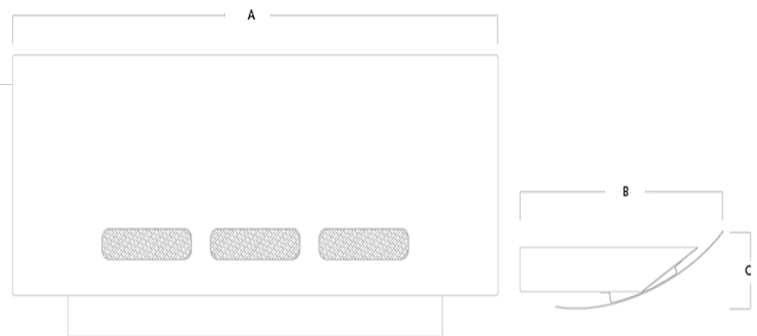

### Order Codes

All dimensions are in millimetres

Order code	Description	Lumens (lm)	Total power (W)	Efficacy (lm/W)	Weight (kg)
GEN2500NW	28W - 4000K	2500	28	89	3.90

### Dimensions

All dimensions are in millimetres

Order code	A	B	C
GEN2500NW	760	290	70