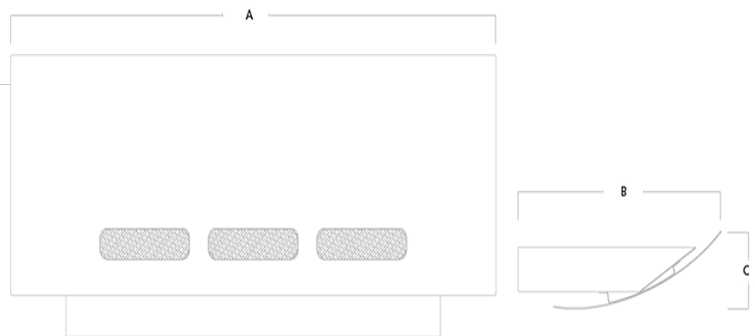

WW - Warm white (3000K)

GENEVA

Decorative wall mounted uplight

Order Codes

All dimensions are in millimetres

Order code	Description	Lumens (lm)	Total power (W)	Efficacy (lm/W)	Weight (kg)
GEN2500NW	28W - 4000K	2500	28	89	3.9

Dimensions

All dimensions are in millimetres

Order code	A	B	C
GEN2500NW	760	290	70

Installation instructions:

Wall mounted via back plate screws

To specify:

Wall mounted uplight as per Tamlite GENEVA range supplied with lamps and integral control gear