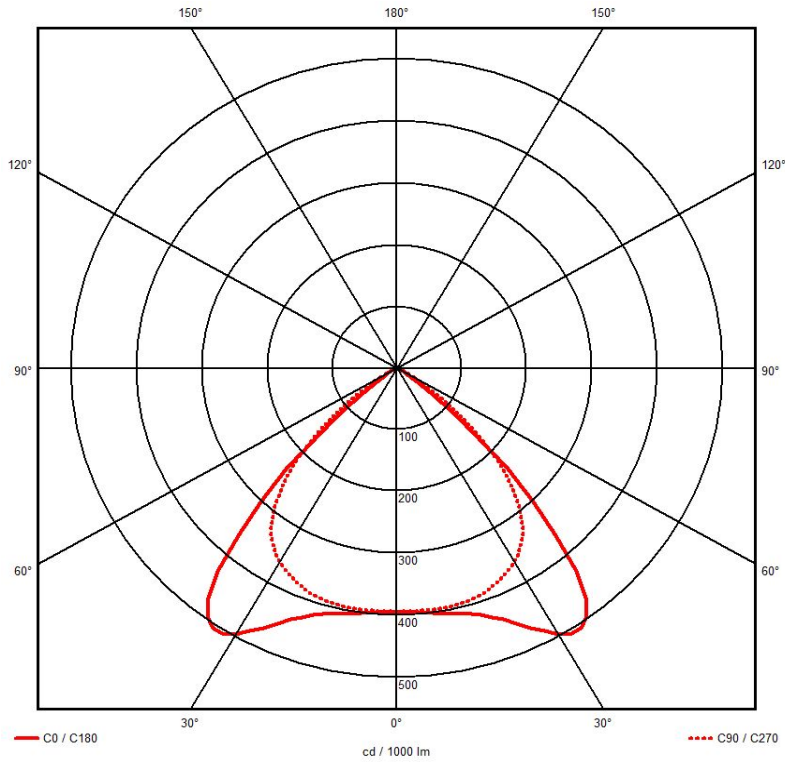

Order Code:

Features
Construction
Installation Notes
To Specify

as per Tamlite range.

Technical Data

Photometrics

Dimensions