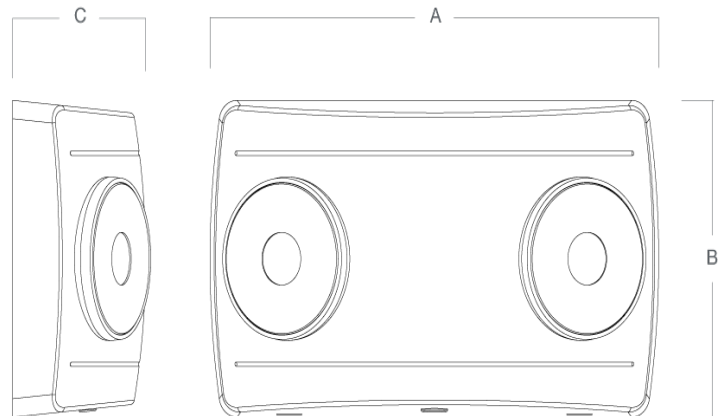

ELITE SPOT

Emergency LED twinspace

Order Codes

All dimensions are in millimetres

Order code	Description	Lumens (lm)	Total power (W)	Efficacy (lm/W)	Weight (kg)
ELXTSNBM3	5W - 6000K - Narrow beam	220	5	44	0.40
ELXTSWBM3	5W - 6000K - Wide beam	220	5	44	0.40

Dimensions

All dimensions are in millimetres

Order code	A	B	C
ELXTSNBM3	186	108	55
ELXTSWBM3	186	108	55

Installation instructions:

Wall fix via rear-mounted fixing and cable entry

To specify:

Recessed compact LED emergency downlight as per Tamlite ELITE SPOT range

Please Note: Order codes listed are for standard (non-emergency) versions only. For all other gear options, please contact Tamlite Lighting.