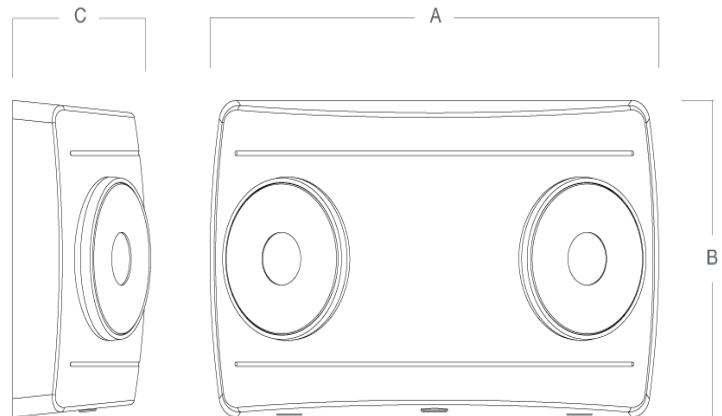

ELITE SPOT

Emergency LED twinspace

Order Codes

All dimensions are in millimetres

Order code	Description	Lumens (lm)	Total power (W)	Efficacy (lm/W)	Weight (kg)
ELXTSNBM3	5W - 6000K - Narrow beam	220	5	44	0.40
ELXTSWBM3	5W - 6000K - Wide beam	220	5	44	0.40

Dimensions

All dimensions are in millimetres

Order code	A	B	C
ELXTSNBM3	186	108	55
ELXTSWBM3	186	108	55

Installation instructions:

Wall fix via rear-mounted fixing and cable entry

To specify:

Recessed compact LED emergency downlight as per Tamlite ELITE SPOT range

Please Note: Order codes listed are for standard (non-emergency) versions only. For all other gear options, please contact Tamlite Lighting.