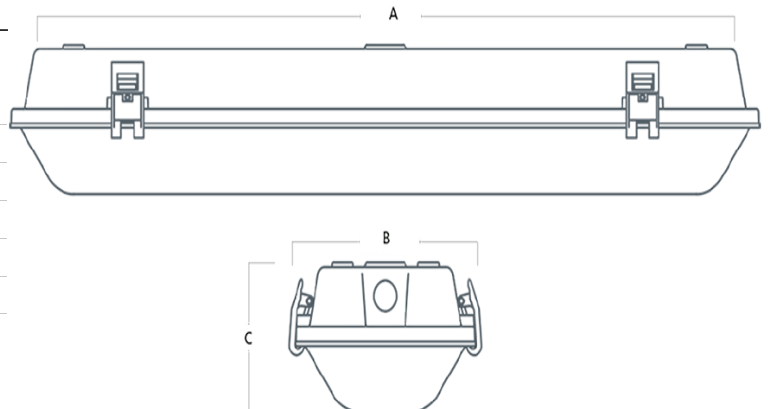

CYCLONE

IP65 weatherproof fluorescent with T8 LED lamps

Order Codes

All dimensions are in millimetres

Order code	Description	Lumens (lm)	Total power (W)	Efficacy (lm/W)	Weight (kg)
NCF18LEDC	1 x 18W LED T8		18		2.55
NCF22LEDC	1 x 22W LED T8		22		3.1
NCF32LEDC	1 x 32W LED T8		32		3.8
NCF218LEDC	2 x 18W LED T8		36		3.8
NCF222LEDC	2 x 22W LED T8		44		5.2
NCF232LEDC	2 x 32W LED T8		64		5.9

Dimensions

All dimensions are in millimetres

Order code	A	B	C
NCF18LEDC	1306	112	101
NCF22LEDC	1605	112	101
NCF32LEDC	1867	112	101
NCF218LEDC	1306	178	101
NCF222LEDC	1605	178	101
NCF232LEDC	1867	178	101

Installation instructions:

BESA fixing facility

To specify:

IP65 weatherproof LED luminaire as per Tamlite CYCLONE range

Please Note: Order codes listed are for standard (non-emergency) versions only. For all other gear options, please contact Tamlite Lighting.