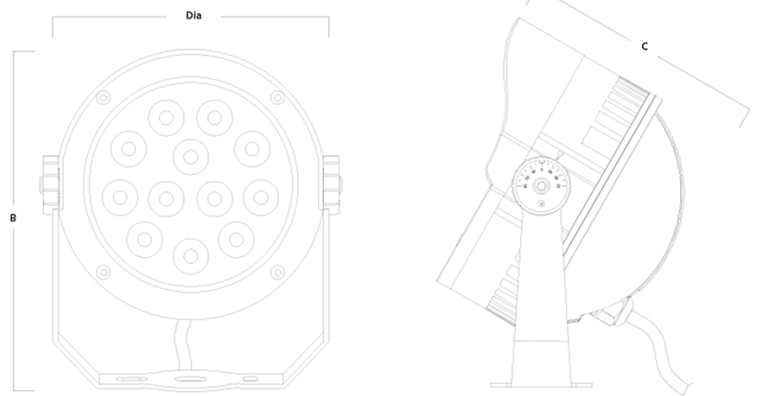

CITY SL

High output exterior LED spotlight

5 YR

IP65

Features:

- Suitable for architectural and building illumination
- 20° beam angle as standard
- Built for exterior fit-and-forget installations
- CRI: Ra>90
- Up to 75 lumens per Watt efficacy
- 50,000 hours lifetime (L70/B50)

Construction:

- Aluminium body finished in grey (RAL 9006)
- Supplied with 2 x 2.0m H05RN 2-core, 1.0 mm cables and PG-9 PVC cable gland
- 4mm tempered glass
- Supplied as standard with neutral white (4000K) LED

Options:

No options available

CITY SL

High output exterior LED spotlight

Order Codes

All dimensions are in millimetres

Order code	Description	Lumens (lm)	Total power (W)	Efficacy (lm/W)	Weight (kg)
TA2020SL12NW	12W - 4000K	890	12	74	2.00
TA2020SL24NW	24W - 4000K	1800	24	75	2.80

Dimensions

All dimensions are in millimetres

Order code	C	Diameter
TA2020SL12NW	145	151
TA2020SL24NW	146	177

Installation instructions:

Surface mount via die-cast aluminium bracket

To specify:

LED Spotlight as per Tamlite CITY SL range