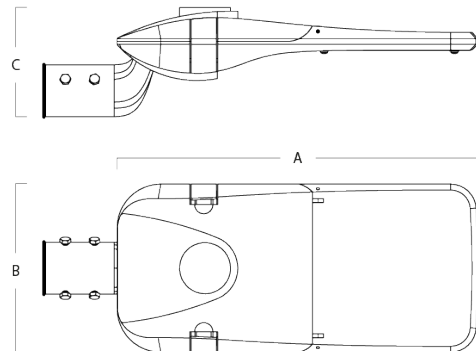

CITY RL

High performance road lantern

Features:

- High performance road lantern for use on minor roads
- Modern stylish design
- Available in 5 outputs and 2 body sizes
- Available in grey (RAL9006) or black (RAL9005)
- Ideal for mounting heights up to 12M
- Adjustable spigot hinge for tilting to 15°
- CRI: Ra>80
- Up to 149 lumens per Watt efficacy
- 84,000 hours lifetime (L80/B20)

CITY RL

High performance road lantern

Order Codes

All dimensions are in millimetres

Order code	Description	Lumens (lm)	Total power (W)	Efficacy (lm/W)	Weight (kg)
CTRT3330NWG	23W - 4000K - Grey	3300	23	143	5.36
CTRT3280WWG	23W - 3000K - Grey	2800	23	122	5.36
CTRT3570NWG	40W - 4000K - Grey	5700	40	143	5.36
CTRT3520WWG	40W - 3000K - Grey	5200	40	130	5.36
CTRT3860NWG	61W - 4000K - Grey	8600	61	141	5.36
CTRT3810WWG	61W - 3000K - Grey	8100	61	133	5.36
CTRT31310NWG	88W - 4000K - Grey	13100	88	149	6.30
CTRT31260WWG	88W - 3000K - Grey	12600	88	143	6.30
CTRT31730NWG	117W - 4000K - Grey	17300	117	148	6.30
CTRT31630WWG	117W - 3000K - Grey	16300	117	139	6.30

Dimensions

All dimensions are in millimetres

Order code	A	B	C
CTRT3330NWG	595	230	140
CTRT3280WWG	595	230	140
CTRT3570NWG	595	230	140
CTRT3520WWG	595	230	140
CTRT3860NWG	595	230	140
CTRT3810WWG	595	230	140
CTRT31310NWG	710	285	145
CTRT31260WWG	710	285	145
CTRT31730NWG	710	285	145
CTRT31630WWG	710	285	145

Installation instructions:

Fixed via 42 - 60mm dia. Vertical spigot or side entry spigot and wired via 3-way connection block

To specify:

Minor road lantern as per Tamlite CITY RL range

Please Note: Order codes listed are for standard (non-emergency) versions only. For all other gear options, please contact Tamlite Lighting.