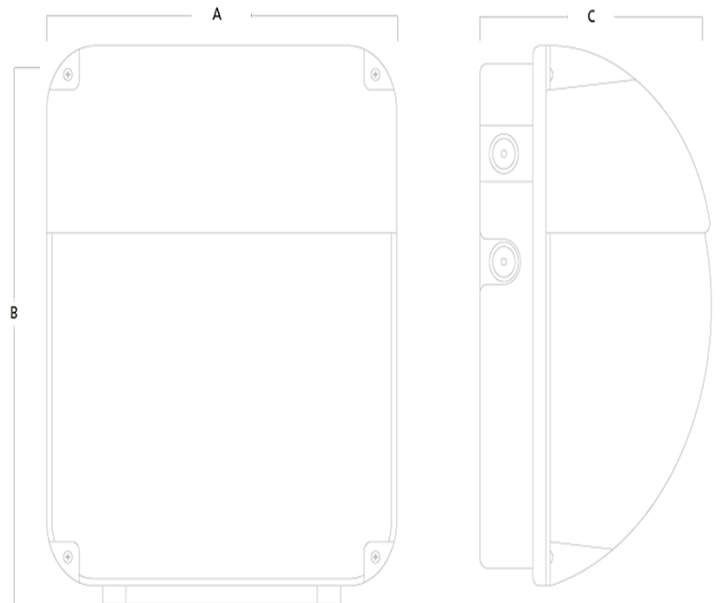

BRAVO

Exterior modern bulkhead

Order Codes

All dimensions are in millimetres

Order code	Description	Lumens (lm)	Total power (W)	Efficacy (lm/W)	Weight (kg)
WBV15LED	15W-4000K	1200	15	85	2.5

Dimensions

All dimensions are in millimetres

Order code	A	B	C
WBV15LED	267	300	185

Installation instructions:

Fixed via fixing holes and wired via rear cable entry

To specify:

Die-cast LED IP65 weatherproof bulkhead as per Tamlite Bravo range

Please Note: Order codes listed are for standard (non-emergency) versions only. For all other gear options, please contact Tamlite Lighting.