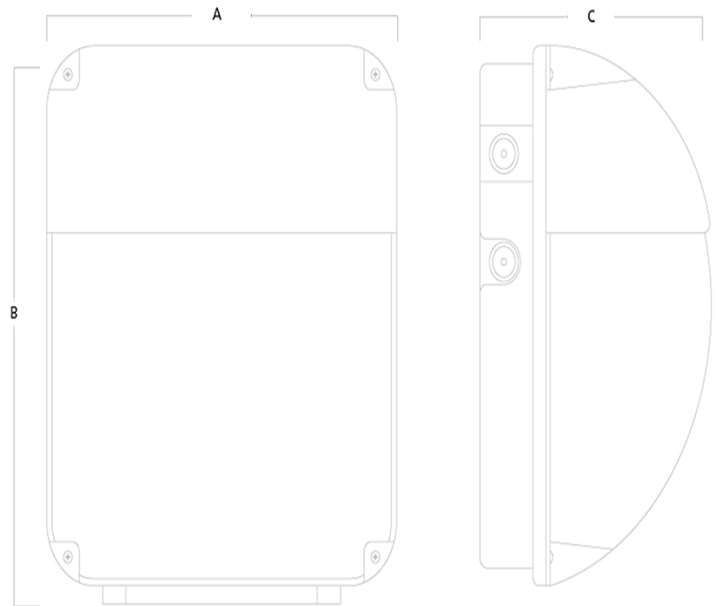

BRAVO

Exterior modern bulkhead

Order Codes

All dimensions are in millimetres

Order code	Description	Lumens (lm)	Total power (W)	Efficacy (lm/W)	Weight (kg)
WBV15LED	15W-4000K	1200	15	85	2.5

Dimensions

All dimensions are in millimetres

Order code	A	B	C
WBV15LED	267	300	185

Installation instructions:

Fixed via fixing holes and wired via rear cable entry

To specify:

Die-cast LED IP65 weatherproof bulkhead as per Tamlite Bravo range

Please Note: Order codes listed are for standard (non-emergency) versions only. For all other gear options, please contact Tamlite Lighting.