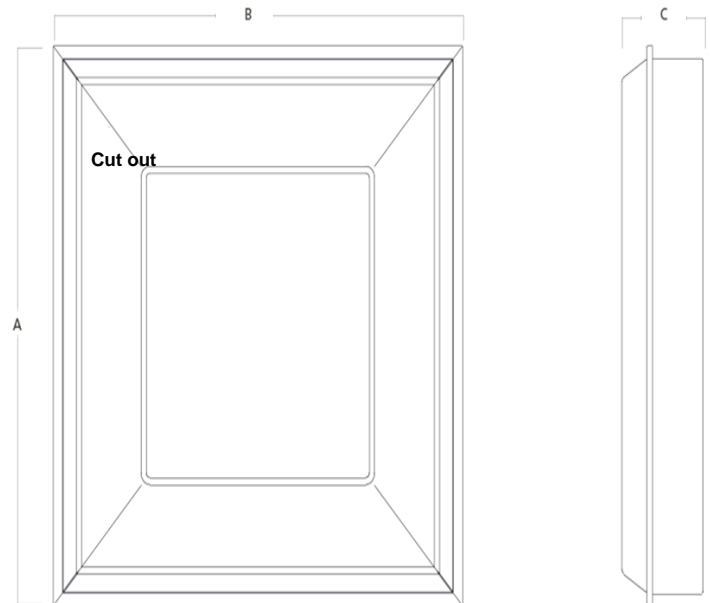

AXIS

Recessed LED module with profiled diffuser optic

Order Codes

All dimensions are in millimetres

Order code	Description	Lumens (lm)	Total power (W)	Efficacy (lm/W)	Weight (kg)
AX66220NW	18W - 4000K	2200	18	122	4.35
AX66300NW	24W - 4000K	3000	24	125	4.35
AX66450NW	38W - 4000K	4500	38	118	4.35

Dimensions

All dimensions are in millimetres

Order code	A	B	C
AX66220NW	595	595	118
AX66300NW	595	595	118
AX66450NW	595	595	118

Installation instructions:

Recessed lay-in for exposed 25mm ceiling grid. Frame available for plasterboard mount

To specify:

Recessed LED module with glare control diffuser as per Tamlite AXIS range

Please Note: Order codes listed are for standard (non-emergency) versions only. For all other gear options, please contact Tamlite Lighting.