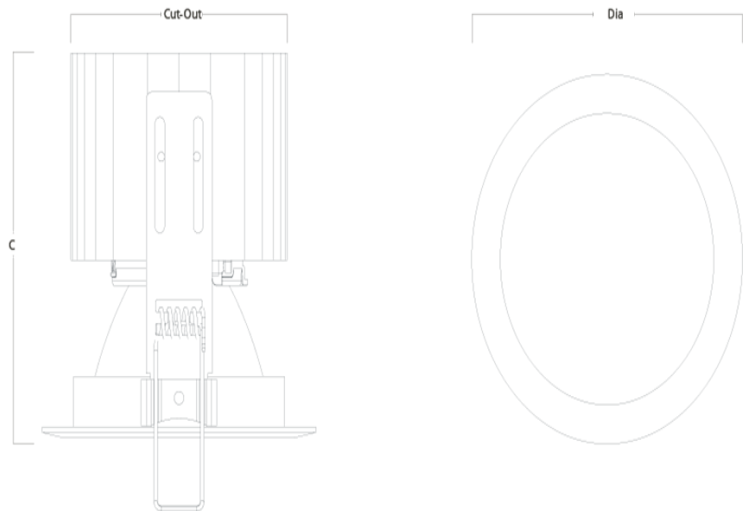

### Order Codes

All dimensions are in millimetres

Order code	Description	Lumens (lm)	Total power (W)	Efficacy (lm/W)	Weight (kg)
TD20DL19LNW	20W - 4000K	1600	20	80	0.61

### Dimensions

All dimensions are in millimetres

Order code	C	Diameter	Cut out
TD20DL19LNW	100	100	90