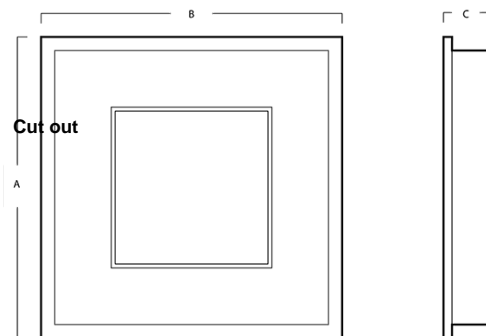

Dimensions

All dimensions are in millimetres

Order code	A	B	C
ADV200NW	595	595	70
ADV300NW	595	595	70
ADV400NW	595	595	70

Installation instructions:

Recessed into exposed T-Bar ceiling with connection to rear mounted terminal block