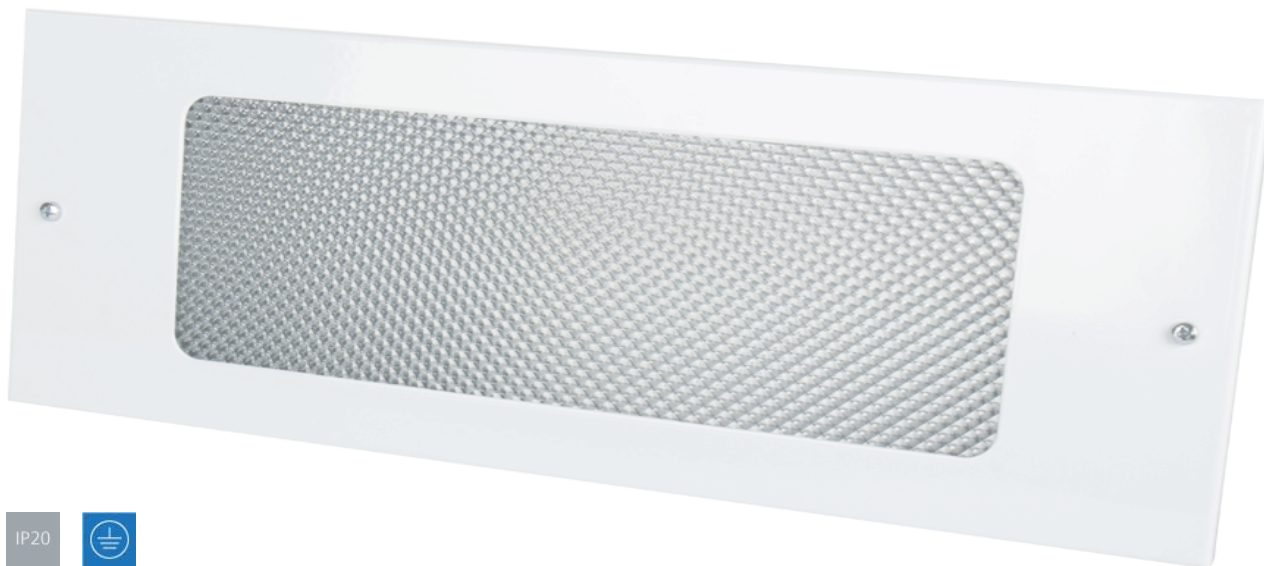

WINDSOR

Recessed emergency bulkhead, 3 hours rated

5 YR

IP20

Features:

Suitable for use on all escape routes

Fully flush design

Opal option available

3 hours rated

30,000 hours lifetime (L70/B50)

Construction:

Steel body finished in white (RAL 9016)

Polycarbonate prismatic 850°C diffuser for use on all escape routes

Supplied as standard with neutral white (4000K) LED

Options:

A3 - Emergency self test

O - Opal diffuser

WINDSOR

Recessed emergency bulkhead, 3 hours rated

Order Codes

All dimensions are in millimetres

Order code	Description	Lumens (lm)	Total power (W)	Efficacy (lm/W)	Weight (kg)
WINLEDM3	4W - 4000K Maintained		4		1.1

Dimensions

All dimensions are in millimetres

Order code	A	B	C
WINLEDM3	412	150	85

Installation instructions:

Recessed fix via mounted bracket (supplied)

To specify:

Recessed flush emergency bulkhead as per Tamlite WINDSOR range