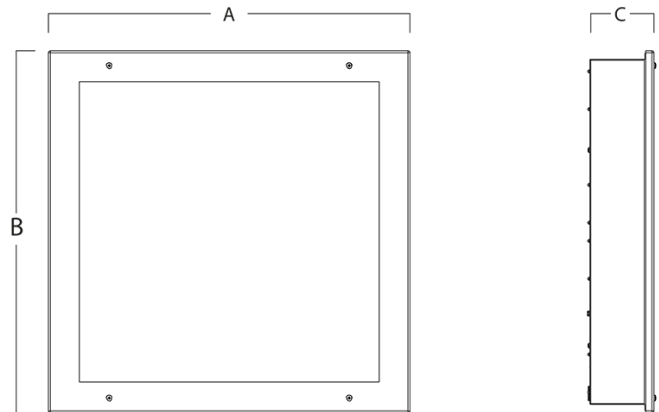

TYPHOON

Recessed sealed LED module

Order Codes

All dimensions are in millimetres

| Order code | Description | Lumens (lm) | Total power (W) | Efficacy (lm/W) | Weight (kg) |
|--------------|-------------|-------------|-----------------|-----------------|-------------|
| TSM66300NW | 25W - 4000K | 3000 | 25 | 120 | 5.50 |
| TSM66400NW | 34W - 4000K | 4000 | 34 | 118 | 5.50 |
| TSM66500NW | 44W - 4000K | 5000 | 44 | 114 | 5.50 |
| TSM126600NW | 50W - 4000K | 6000 | 50 | 120 | 10.00 |
| TSM126800NW | 68W - 4000K | 8000 | 68 | 118 | 10.00 |
| TSM1261000NW | 87W - 4000K | 10000 | 87 | 115 | 10.00 |

Dimensions

All dimensions are in millimetres

| Order code | A | B | C |
|--------------|------|-----|----|
| TSM66300NW | 595 | 595 | 95 |
| TSM66400NW | 595 | 595 | 95 |
| TSM66500NW | 595 | 595 | 95 |
| TSM126600NW | 1195 | 595 | 95 |
| TSM126800NW | 1195 | 595 | 95 |
| TSM1261000NW | 1195 | 595 | 95 |