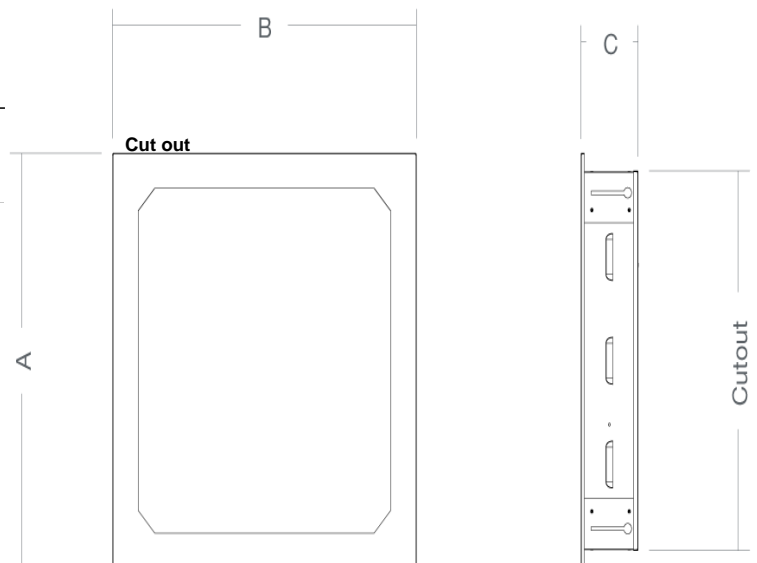

TROJAN

Recessed canopy

Order Codes

All dimensions are in millimetres

Order code	Description	Lumens (lm)	Total power (W)	Efficacy (lm/W)	Weight (kg)
TRJ13400NW	135W - 4000K	13400	135	99	11

Dimensions

All dimensions are in millimetres

Order code	A	B	C
TRJ13400NW	650	650	122

Installation instructions:

Rear access fix only via internal fixing bracket and wired to a Wieland plug and socket

To specify:

Recessed under-canopy luminaire with opal panel as per Tamlite TROJAN range