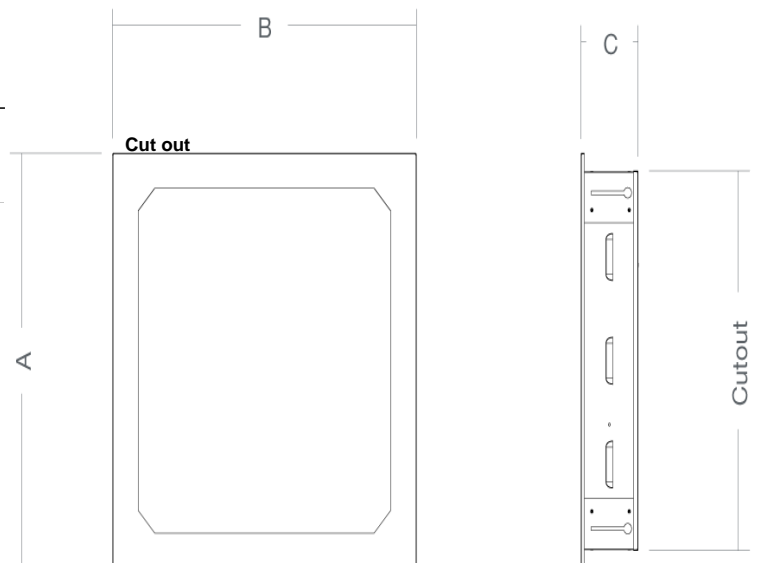

TROJAN

Recessed canopy

Order Codes

All dimensions are in millimetres

Order code	Description	Lumens (lm)	Total power (W)	Efficacy (lm/W)	Weight (kg)
TRJ13400NW	135W - 4000K	13500	135	100	11.00

Dimensions

All dimensions are in millimetres

Order code	A	B	C
TRJ13400NW	650	650	122

Installation instructions:

Rear access fix only via internal fixing bracket and wired to a Wieland plug and socket

To specify:

Recessed under-canopy luminaire with opal panel as per Tamlite TROJAN range