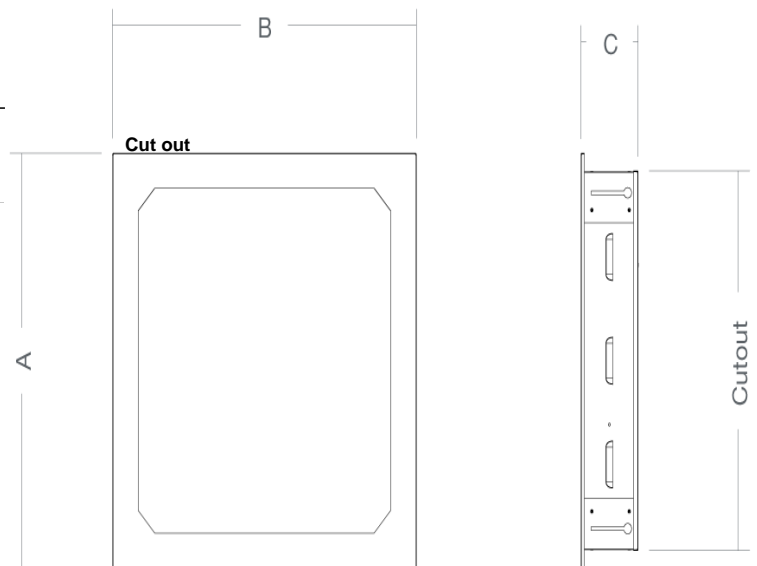

### Order Codes

All dimensions are in millimetres

Order code	Description	Lumens (lm)	Total power (W)	Efficacy (lm/W)	Weight (kg)
TRJ13400NW	135W - 4000K	13500	135	100	11.00

### Dimensions

All dimensions are in millimetres

Order code	A	B	C
TRJ13400NW	650	650	122