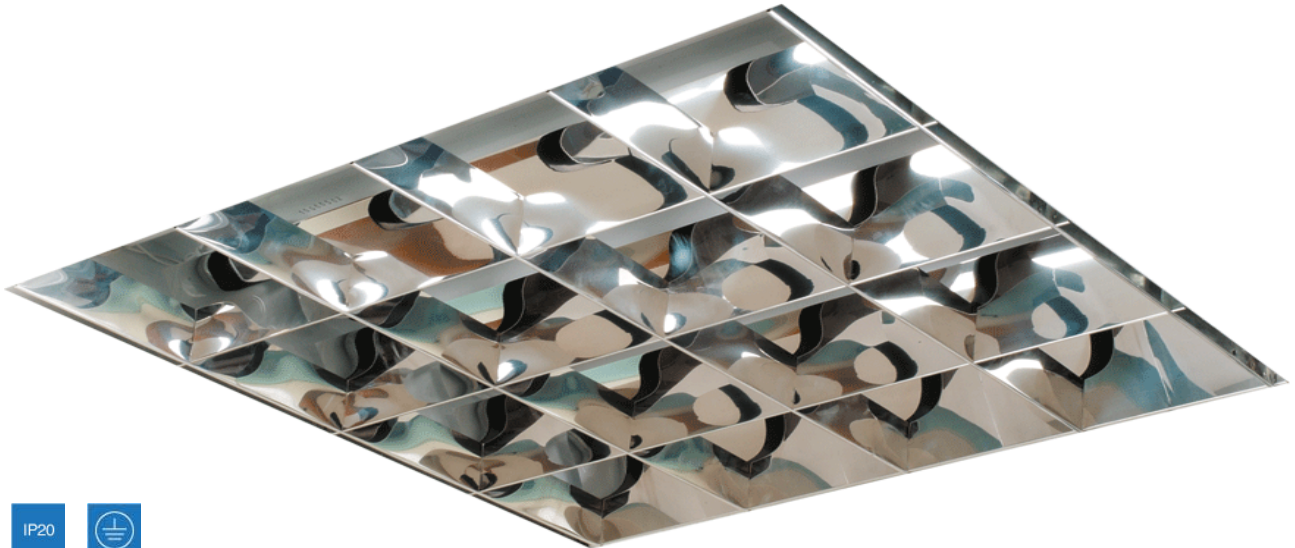

TREM

Recessed lay in LED modular

1 YR

IP20

Features:

- Gear cover provides neat fitted appearance
- Wide range of louvre and diffuser attachments
- Complete with lamp(s)
- Reduced maintenance with extra long-life lamps
- Designed for commercial installations

Construction:

- Steel body finished in white (RAL 9016)
- Ribbed sides provide extra strength

Options:

- HF - High frequency control gear
- HFR - High frequency analogue dimming
- HFD - Digital dimmable version
- M3 - 3 hours integrated emergency

TREM

Recessed lay in LED modular

Order Codes

All dimensions are in millimetres

| Order code | Description | Lumens (lm) | Total power (W) | Efficacy (lm/W) | Weight (kg) |
|----------------|----------------|-------------|-----------------|-----------------|-------------|
| TREM418LED0VDT | 4 x 18W LED T8 | | 0 | | 9.8 |
| TREM410LED0VDT | 4 x 10W LED T8 | | 0 | | 4.9 |
| TREM186470 | 4 x 70W T8 | | 0 | | 14.1 |
| TREM126336 | 3 x 36W T8 | | 0 | | 8.5 |
| TREM126436 | 4 x 36W T8 | | 0 | | 9.3 |
| TREM66318 | 3 x 18W T8 | | 0 | | 4.7 |
| TREM66418 | 4 x 18W T8 | | 0 | | 4.8 |
| TREM126328 | 3 x 28W T5 | | 0 | | 5.2 |
| TREM126428 | 4 x 28W T5 | | 0 | | 5.4 |
| TREM66314 | 3 x 14W T5 | | 0 | | 2.9 |
| TREM66414 | 4 x 14W T5 | | 0 | | 3 |