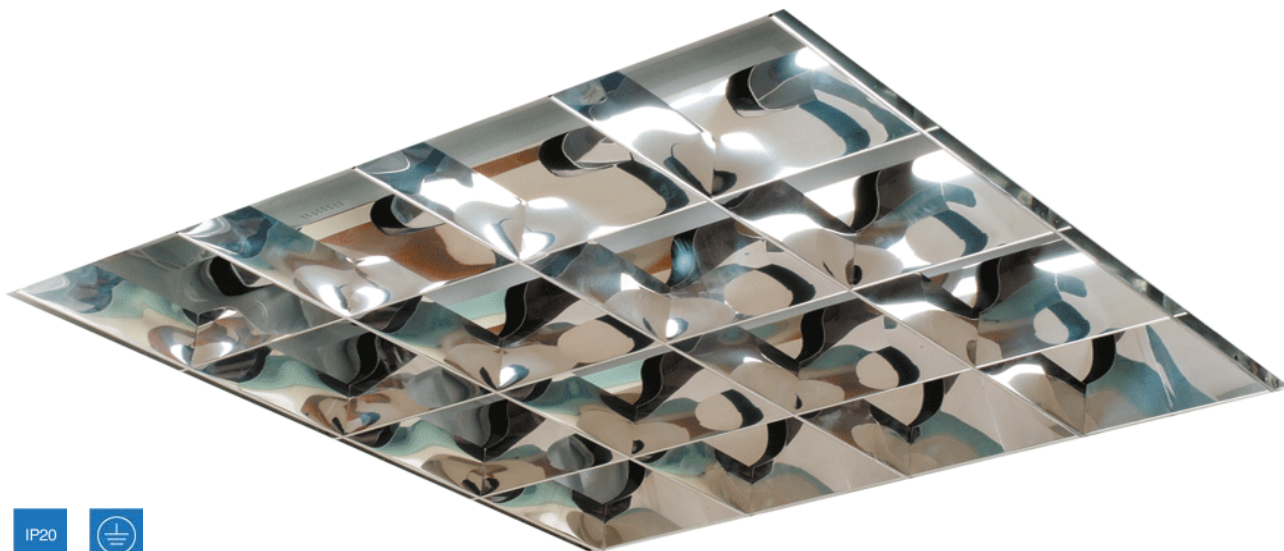

TREM

Recessed lay in LED modular

1 YR

IP20

Features:

- Gear cover provides neat fitted appearance
- Wide range of louvre and diffuser attachments
- Complete with lamp(s)
- Reduced maintenance with extra long-life lamps
- Designed for commercial installations

Construction:

- Steel body finished in white (RAL 9016)
- Ribbed sides provide extra strength

Options:

- HF - High frequency control gear
- HFR - High frequency analogue dimming
- HFD - Digital dimmable version
- M3 - 3 hours integrated emergency

TREM

Recessed lay in LED modular

Order Codes

All dimensions are in millimetres

Order code	Description	Lumens (lm)	Total power (W)	Efficacy (lm/W)	Weight (kg)
TREM418LED0VDT	4 x 18W LED T8		0		9.8
TREM410LED0VDT	4 x 10W LED T8		0		4.9
TREM186470	4 x 70W T8		0		14.1
TREM126336	3 x 36W T8		0		8.5
TREM126436	4 x 36W T8		0		9.3
TREM66318	3 x 18W T8		0		4.7
TREM66418	4 x 18W T8		0		4.8
TREM126328	3 x 28W T5		0		5.2
TREM126428	4 x 28W T5		0		5.4
TREM66314	3 x 14W T5		0		2.9
TREM66414	4 x 14W T5		0		3