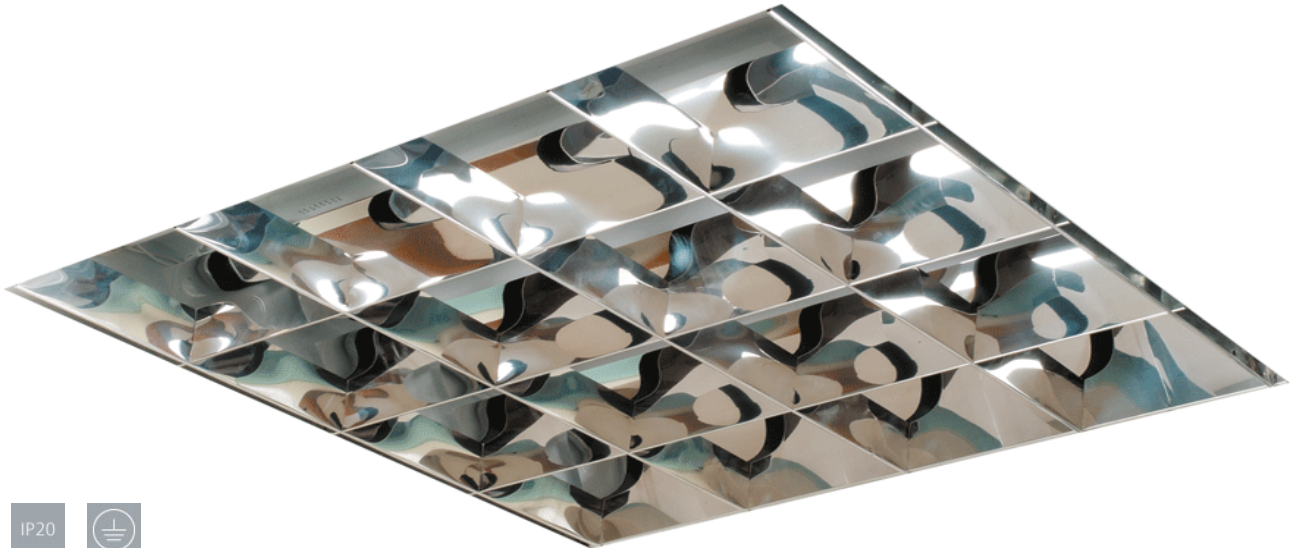

TREM

Recessed lay in LED modular

1 YR

IP20

Features:

- Gear cover provides neat fitted appearance
- Wide range of louvre and diffuser attachments
- Complete with lamp(s)
- Reduced maintenance with extra long-life lamps
- Designed for commercial installations

Construction:

- Steel body finished in white (RAL 9016)
- Ribbed sides provide extra strength

Options:

- HF - High frequency control gear
- HFR - High frequency analogue dimming
- HFD - Digital dimmable version
- M3 - 3 hours integrated emergency

TREM

Recessed lay in LED modular

Order Codes

All dimensions are in millimetres

Order code	Description	Lumens (lm)	Total power (W)	Efficacy (lm/W)	Weight (kg)
TREM418LED0VDT	4 x 18W LED T8		0		9.8
TREM410LED0VDT	4 x 10W LED T8		0		4.9
TREM186470	4 x 70W T8		0		14.1
TREM126336	3 x 36W T8		0		8.5
TREM126436	4 x 36W T8		0		9.3
TREM66318	3 x 18W T8		0		4.7
TREM66418	4 x 18W T8		0		4.8
TREM126328	3 x 28W T5		0		5.2
TREM126428	4 x 28W T5		0		5.4
TREM66314	3 x 14W T5		0		2.9
TREM66414	4 x 14W T5		0		3