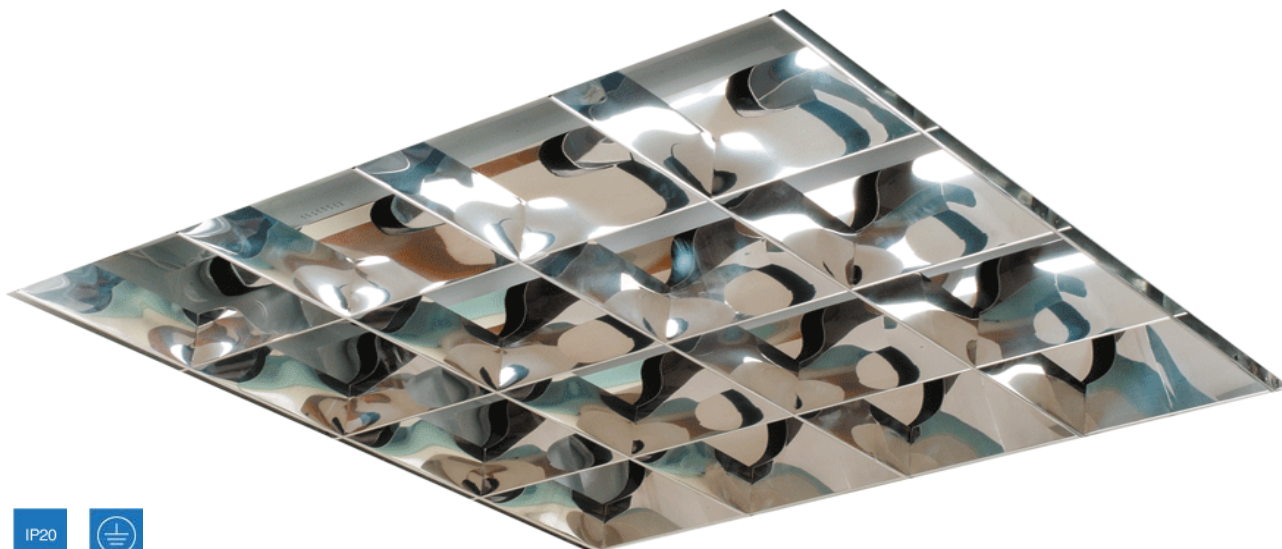

TREM

Recessed lay in LED modular

1 YR

IP20

Features:

- Gear cover provides neat fitted appearance
- Wide range of louvre and diffuser attachments
- Complete with lamp(s)
- Reduced maintenance with extra long-life lamps
- Designed for commercial installations

Construction:

- Steel body finished in white (RAL 9016)
- Ribbed sides provide extra strength

Options:

- HF - High frequency control gear
- HFR - High frequency analogue dimming
- HFD - Digital dimmable version
- M3 - 3 hours integrated emergency

TREM

Recessed lay in LED modular

Order Codes

All dimensions are in millimetres

Order code	Description	Lumens (lm)	Total power (W)	Efficacy (lm/W)	Weight (kg)
TREM418LED0VDT	4 x 18W LED T8		0		9.8
TREM410LED0VDT	4 x 10W LED T8		0		4.9
TREM186470	4 x 70W T8		0		14.1
TREM126336	3 x 36W T8		0		8.5
TREM126436	4 x 36W T8		0		9.3
TREM66318	3 x 18W T8		0		4.7
TREM66418	4 x 18W T8		0		4.8
TREM126328	3 x 28W T5		0		5.2
TREM126428	4 x 28W T5		0		5.4
TREM66314	3 x 14W T5		0		2.9
TREM66414	4 x 14W T5		0		3