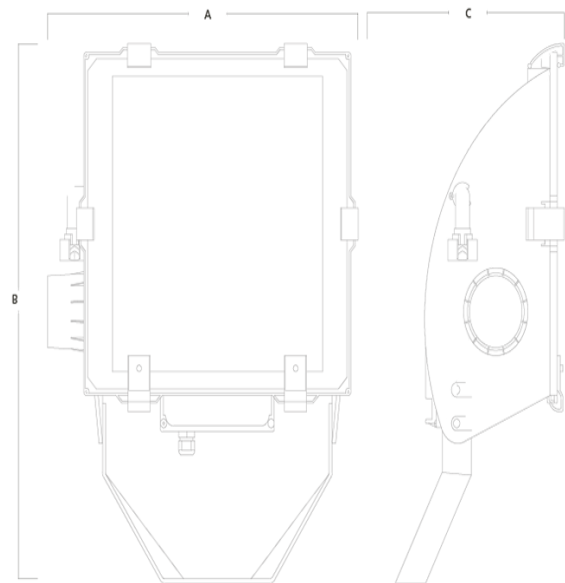

TAMSPORT

High performance large area floodlight

1 YR

IP66

Features:

Symmetric reflector as standard

Complete with remote gear pre-wired in weatherproof steel enclosure (300mm x 200mm x 155mm)

Maximum projected area = 0.21m²

Options:

No options available

TAMSPORT

High performance large area floodlight

Order Codes

All dimensions are in millimetres

Order code	Description	Weight (kg)
TFL1000SC	1 x 1000W SON/T	11.5
TFL1000SCASY	1 x 1000W SON/T	11.5
TFL1000HPIC	1 x 1000W HPI/T	11.5
TFL1000HPICASY	1 x 1000W HPI/T	11.5

Dimensions

All dimensions are in millimetres

Order code	A	B	C
TFL1000SC	550	663	293
TFL1000SCASY	550	663	293
TFL1000HPIC	550	663	293
TFL1000HPICASY	550	663	293

Installation instructions:

Fixed via stirrup bracket and wired via rear cable entry