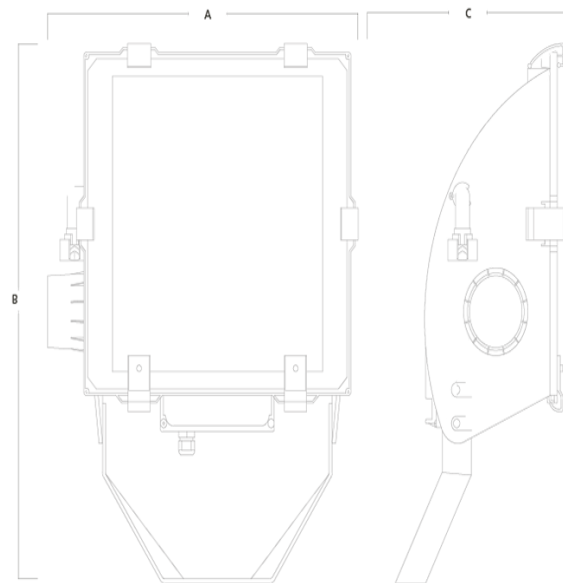

TAMSPORT

High performance large area floodlight

Order Codes

All dimensions are in millimetres

Order code	Description	Weight (kg)
TFL1000SC	1 x 1000W SON/T	11.5
TFL1000SCASY	1 x 1000W SON/T	11.5
TFL1000HPIC	1 x 1000W HPI/T	11.5
TFL1000HPICASY	1 x 1000W HPI/T	11.5

Dimensions

All dimensions are in millimetres

Order code	A	B	C
TFL1000SC	550	663	293
TFL1000SCASY	550	663	293
TFL1000HPIC	550	663	293
TFL1000HPICASY	550	663	293

Installation instructions:

Fixed via stirrup bracket and wired via rear cable entry

To specify:

Die-cast aluminium, high performance sports floodlight for use with 1000W discharge lamps as per Tamlite TAMSPORT range

Please Note: Order codes listed are for standard (non-emergency) versions only. For all other gear options, please contact Tamlite Lighting.