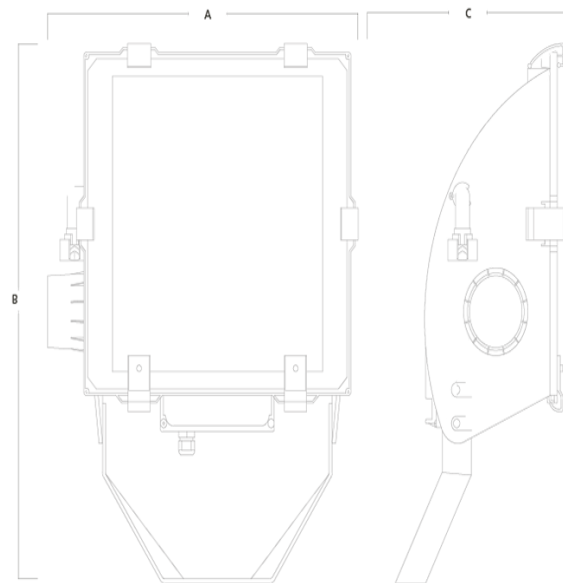

### Features:

Symmetric reflector as standard

Complete with remote gear pre-wired in weatherproof steel enclosure (300mm x 200mm x 155mm)

Maximum projected area = 0.21m<sup>2</sup>

### Order Codes

All dimensions are in millimetres

Order code	Description	Weight (kg)
TFL1000SC	1 x 1000W SON/T	11.5
TFL1000SCASY	1 x 1000W SON/T	11.5
TFL1000HPIC	1 x 1000W HPI/T	11.5
TFL1000HPICASY	1 x 1000W HPI/T	11.5

### Dimensions

All dimensions are in millimetres

Order code	A	B	C
TFL1000SC	550	663	293
TFL1000SCASY	550	663	293
TFL1000HPIC	550	663	293
TFL1000HPICASY	550	663	293