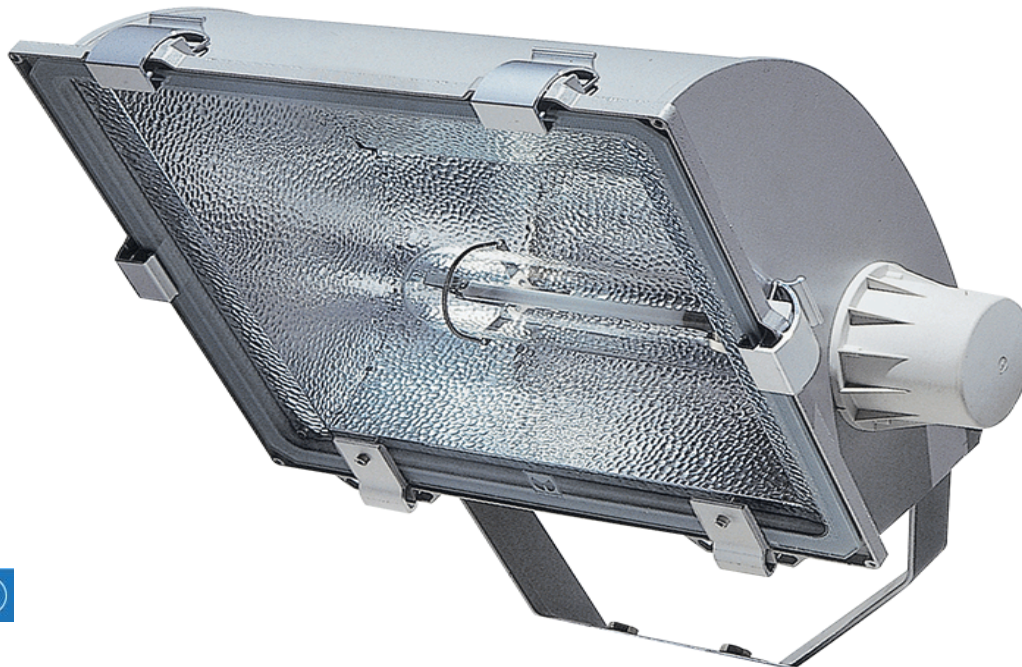

TAMSPORT

High performance large area floodlight

1 YR

IP66

Features:

Symmetric reflector as standard

Complete with remote gear pre-wired in weatherproof steel enclosure (300mm x 200mm x 155mm)

Maximum projected area = 0.21m²

Construction:

Die-cast aluminium body finished in grey (RAL 9006)

Extruded anodized aluminium closing clips with stainless steel spring

Mounting bracket in stainless steel painted RAL 9006 with clutch locking device

Options:

No options available

TAMSPORT

High performance large area floodlight

Order Codes

All dimensions are in millimetres

Order code	Description	Weight (kg)
TFL1000SC	1 x 1000W SON/T	11.5
TFL1000SCASY	1 x 1000W SON/T	11.5
TFL1000HPIC	1 x 1000W HPI/T	11.5
TFL1000HPICASY	1 x 1000W HPI/T	11.5

To specify:

Die-cast aluminium, high performance sports floodlight for use with 1000W discharge lamps as per Tamlite TAMSPORT range

Please Note: Order codes listed are for standard (non-emergency) versions only. For all other gear options, please contact Tamlite Lighting.