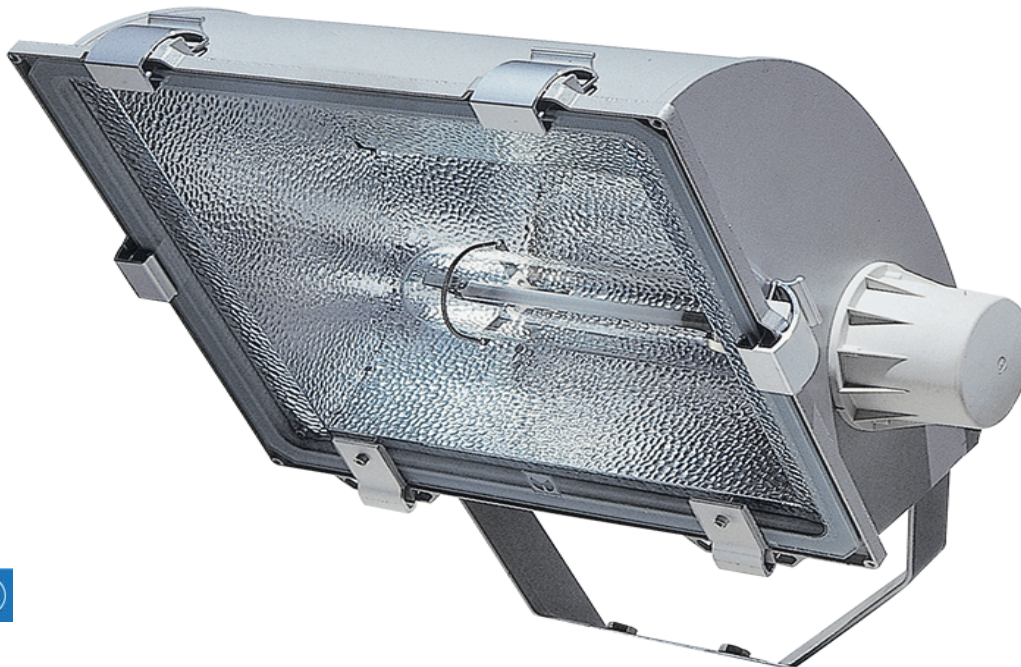

# TAMSPORT

High performance large area floodlight

1 YR

IP66

### Features:

Symmetric reflector as standard

Complete with remote gear pre-wired in weatherproof steel enclosure (300mm x 200mm x 155mm)

Maximum projected area = 0.21m<sup>2</sup>

### Construction:

Die-cast aluminium body finished in grey (RAL 9006)

Extruded anodized aluminium closing clips with stainless steel spring

Mounting bracket in stainless steel painted RAL 9006 with clutch locking device

# TAMSPORT

High performance large area floodlight