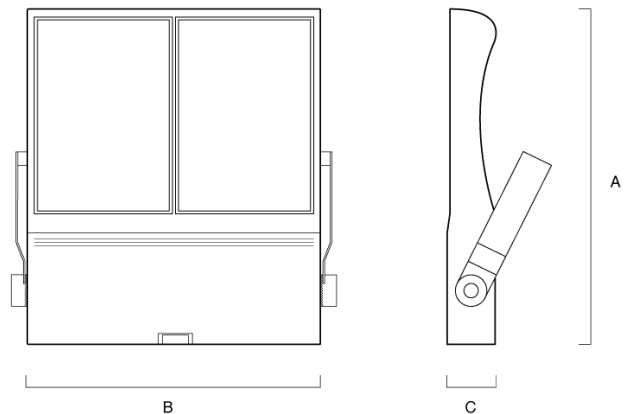

Order Codes

All dimensions are in millimetres

Order code	Description	Lumens (lm)	Total power (W)	Efficacy (lm/W)	Weight (kg)
STB320NBNW	300W - 70° beam angle - 4000K	32000	300	107	9.90
STB510NBNW	450W - 70° beam angle - 4000K	48000	450	107	19.20
STB670NBNW	600W - 70° beam angle - 4000K	64000	600	107	21.65

Dimensions

All dimensions are in millimetres

Order code	A	B	C
STB320NBNW	571	322	94
STB510NBNW	621	601	104
STB670NBNW	621	601	104

Installation instructions:

Fixed via stirrup bracket and wired via rear cable entry, multiple bracketry is available for wall and column mount.