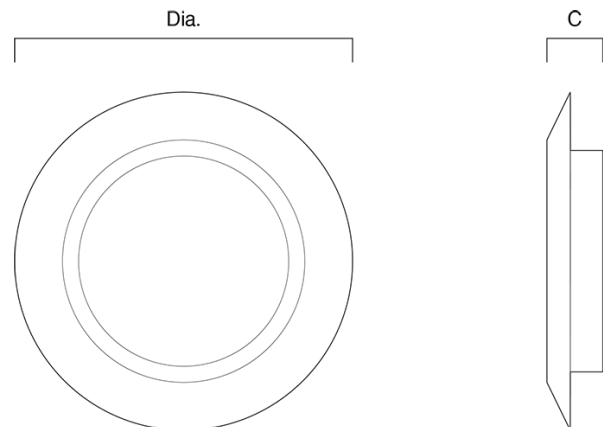

SOLAR L

Modern LED wall light with large trim

Features:

- High efficacy wall light
- 3 different models in range (small, large and halo)
- Wall or ceiling mount for corridors and staircases
- Choice of white or satin chrome trim
- Integral sensor and emergency versions
- CRI: Ra>80
- Up to 120 lumens per Watt efficacy
- 60,000 hours lifetime (L80/B20)

SOLAR L

Modern LED wall light with large trim

Order Codes

All dimensions are in millimetres

Order code	Description	Lumens (lm)	Total power (W)	Efficacy (lm/W)	Weight (kg)
SLRL220NWW	19W - 4000K - White	2200	19	116	1.40
SLRL220NWSC	19W - 4000K - Satin chrome	2200	19	116	1.40
SLRL300NWW	25W - 4000K - White	3000	25	120	1.40
SLRL300NWSC	25W - 4000K - Satin chrome	3000	25	120	1.40

Dimensions

All dimensions are in millimetres

Order code	C	Diameter
SLRL220NWW	72	436
SLRL220NWSC	72	436
SLRL300NWW	72	436
SLRL300NWSC	72	436

Installation instructions:

Wall or ceiling fix wired via rear or 20mm side knock-outs