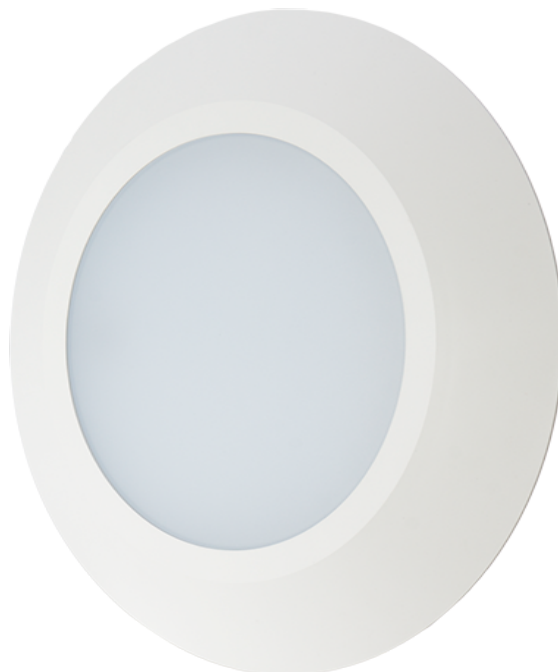

SOLAR HALO

Modern LED wall light with halo ring

5 YR

IP54

IK08

Features:

High efficacy wall light

3 different models in range (small, large and halo)

Wall or ceiling mount for corridors and staircases

Choice of white or satin chrome trim

Integral sensor and emergency versions

CRI: Ra>80

Up to 108 lumens per Watt efficacy

60,000 hours lifetime (L80/B20)

Construction:

Polycarbonate body finished in white (RAL 9010)

Opal TP(a) diffuser

Supplied as standard with neutral white (4000K) LED

Options:

HFS - Microwave movement sensor

D - Dimmable DALI

M3 - 3 hours integrated emergency

A3 - Emergency self test

D3 - DALI self test

SOLAR HALO

Modern LED wall light with halo ring

Order Codes

All dimensions are in millimetres

Order code	Description	Lumens (lm)	Total power (W)	Efficacy (lm/W)	Weight (kg)
SLHL220NWW	26W - 4000K - HALO White	2800	26	108	1.50
SLHL220NWWSC	26W - 4000K - HALO Satin chrome	2800	26	108	1.50