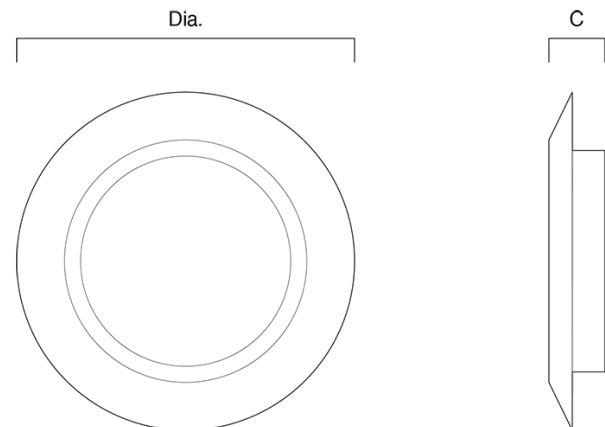

A3 - Emergency self test

D3 - DALI self test

SOLAR HALO

Modern LED wall light with halo ring

Order Codes

All dimensions are in millimetres

Order code	Description	Lumens (lm)	Total power (W)	Efficacy (lm/W)	Weight (kg)
SLHL220NWW	26W - 4000K - HALO White	2800	26	108	1.50
SLHL220NWWSC	26W - 4000K - HALO Satin chrome	2800	26	108	1.50

Dimensions

All dimensions are in millimetres

Order code	C	Diameter
SLHL220NWW	72	436
SLHL220NWWSC	72	436

Installation instructions:

Wall or ceiling fix wired via rear or 20mm side knock-outs

To specify:

Circular IP54 white / opal bulkhead as per Tamlite SOLAR HALO range