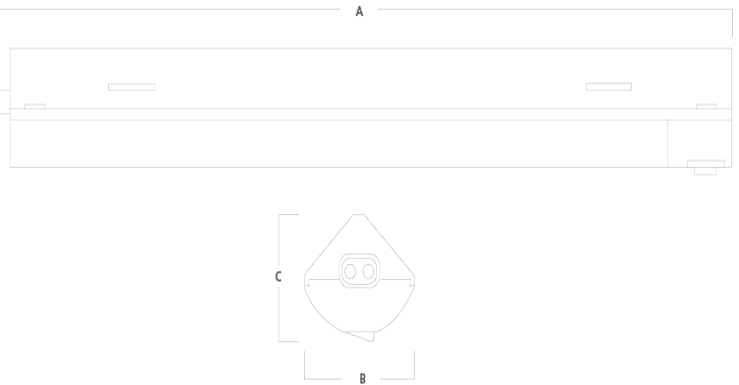

SABRE

LED under cupboard light

Order Codes

All dimensions are in millimetres

Order code	Description	Lumens (lm)	Total power (W)	Efficacy (lm/W)	Weight (kg)
UCLLED 330CW	W - 5000K		0		0.26
UCLLED 250CW	W - 5000K		0		0.23

Dimensions

All dimensions are in millimetres

Order code	A	B	C
UCLLED 330CW	330	35	36
UCLLED 250CW	250	35	36

Installation instructions:

Fixed via 2x hang brackets and wired via mains link cable (supplied)

To specify:

LED under cupboard strip light as per Tamlite SABRE range

Please Note: Order codes listed are for standard (non-emergency) versions only. For all other gear options, please contact Tamlite Lighting.