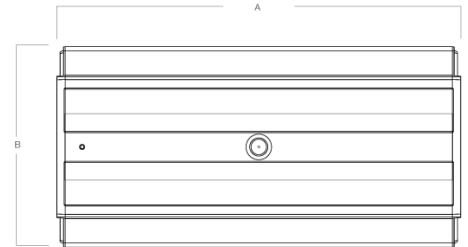

REVO COMFORT

Large area, high output luminaire

Order Codes

All dimensions are in millimetres

Order code	Description	Lumens (lm)	Total power (W)	Efficacy (lm/W)	Weight (kg)
REVC550NW	46W - 4000K	5500	46	120	5.00
REVC750NW	65W - 4000K	7500	65	115	5.00
REVC1100NW	92W - 4000K	11000	92	120	10.00
REVC1400NW	117W - 4000K	14000	117	120	10.00
REVC1500NW	130W - 4000K	15000	130	115	12.50
REVC1850NW	163W - 4000K	18500	163	113	12.50

Dimensions

All dimensions are in millimetres

Order code	A	B	C
REVC550NW	600	300	75
REVC750NW	600	300	75
REVC1100NW	1200	300	75
REVC1400NW	1500	300	75
REVC1500NW	1200	300	75
REVC1850NW	1500	300	75

Installation instructions:

Fixed via rear suspension holes and wired via plug-in 3 pole terminal block

To specify:

High output LED high bay with diffuser optic as per Tamlite REVO COMFORT

Please Note: Order codes listed are for standard (non-emergency) versions only. For all other gear options, please contact Tamlite Lighting.