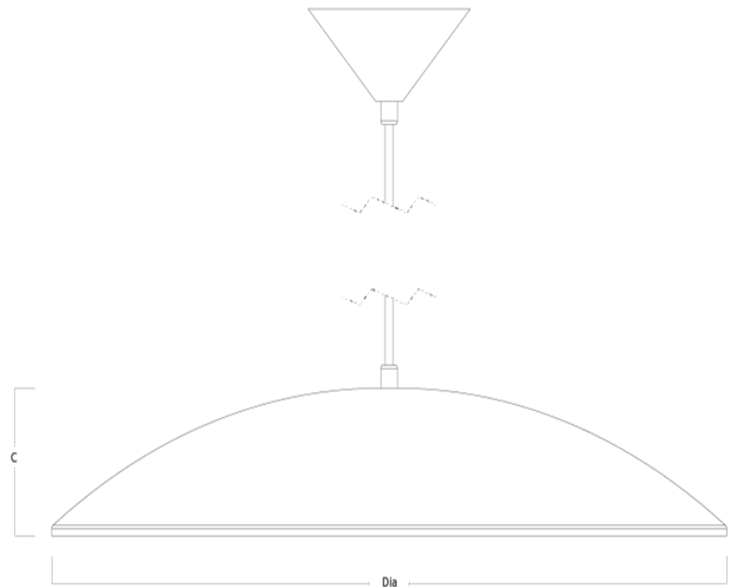

ORBIT

Modern LED pendant

3 YR

IP20

Features:

- Suitable for reception and accent lighting applications
- Frosted glass diffuser provides even light distribution
- Gear options including dimmable AND DALI available
- CRI: Ra>80
- Up to 47 lumens per Watt efficacy
- 50,000 hours lifetime (L70/B50)

Construction:

- Steel body finished in white (RAL 9016) or black (RAL 9005)
- Frosted cover glass
- Integral driver
- 1m wire suspension with power cable
- Supplied as standard with neutral white (4000K) LED

Order code	Description	Lumens (lm)	Total power (W)	Efficacy (lm/W)	Weight (kg)
TD-OR15NW	15W - 4000K	700	15	47	4.3

Dimensions

All dimensions are in millimetres

Order code	C	Diameter
TD-OR15NW	1000	500

Installation instructions: