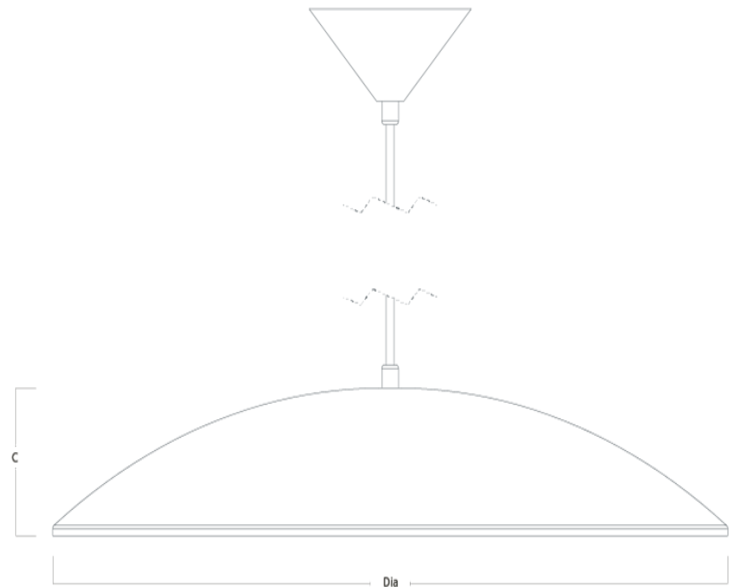

ORBIT

Modern LED pendant

3 YR

IP20

Features:

- Suitable for reception and accent lighting applications
- 15W LED module with integral driver
- Frosted glass diffuser provides even light distribution
- Full range of gear options including dimmable AND DALI available
- CRI: Ra>80
- Up to 47 lumens per Watt efficacy
- 50,000 hours lifetime (L70/B50)

Construction:

- Steel body finished in white (RAL 9016) or black (RAL 9005)
- Frosted cover glass
- 1m wire suspension with power cable
- Supplied as standard with neutral white (4000K) LED

Options:

- HFD - Digital dimmable version
- DALI - DALI dimming control gear
- WW - Warm white (3000K)
- B - Black (RAL 9005)
- W - White

ORBIT

Modern LED pendant

Order Codes

All dimensions are in millimetres

Order code	Description	Lumens (lm)	Total power (W)	Efficacy (lm/W)	Weight (kg)
TD-OR15NW	15W - 4000K	700	15	47	4.3

Dimensions

All dimensions are in millimetres

Order code	C	Diameter
TD-OR15NW	1000	500

Installation instructions:

Suspended via a 1m cable and ceiling box

To specify:

Decorative LED pendant as per Tamlite ORBIT range

Please Note: Order codes listed are for standard (non-emergency) versions only. For all other gear options, please contact Tamlite Lighting.