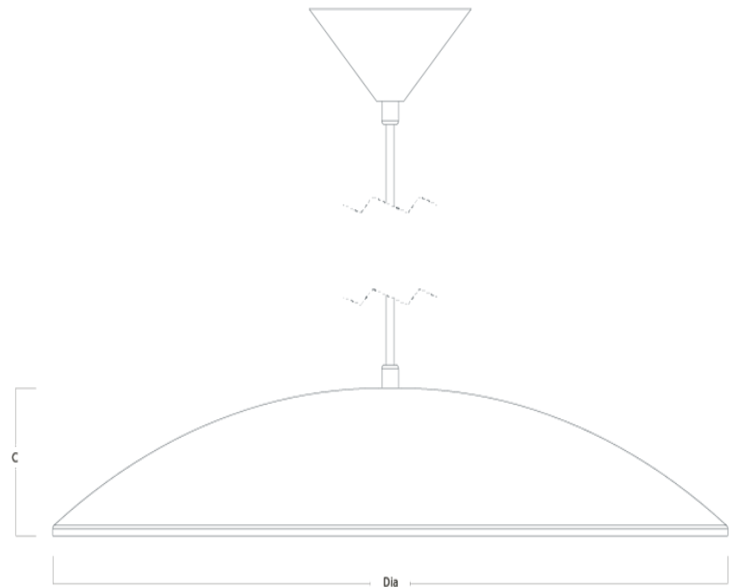

ORBIT

Modern LED pendant

3 YR

IP20

Features:

- Suitable for reception and accent lighting applications
- Frosted glass diffuser provides even light distribution
- Full range of gear options including dimmable AND DALI available
- CRI: Ra>80
- Up to 47 lumens per Watt efficacy
- 50,000 hours lifetime (L70/B50)

Construction:

- Steel body finished in white (RAL 9016) or black (RAL 9005)
- Frosted cover glass
- Integral driver
- 1m wire suspension with power cable
- Supplied as standard with neutral white (4000K) LED

Order code	Description	Lumens (lm)	Total power (W)	Efficacy (lm/W)	Weight (kg)
TD-OR15NW	15W - 4000K	700	15	47	4.3

Dimensions

All dimensions are in millimetres

Order code	C	Diameter
TD-OR15NW	1000	500

Installation instructions: