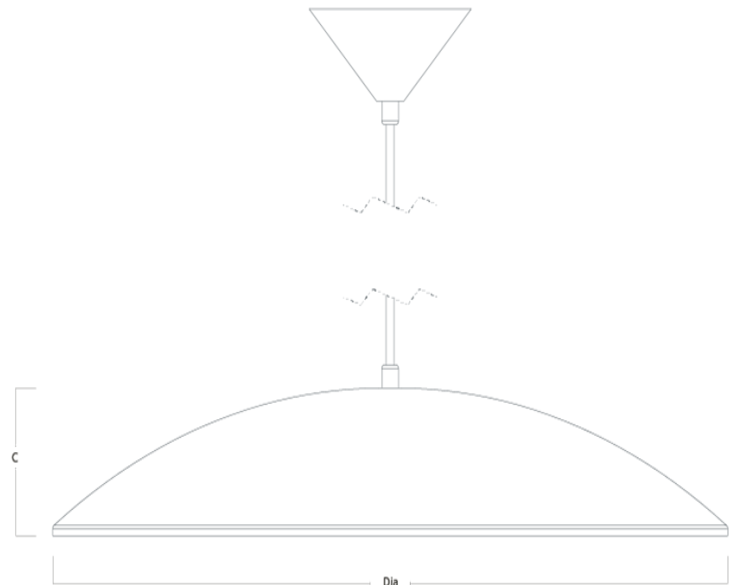

ORBIT

Modern LED pendant

Features:

- Suitable for reception and accent lighting applications
- 15W LED module with integral driver
- Frosted glass diffuser provides even light distribution
- Full range of gear options including dimmable AND DALI available
- CRI: Ra>80
- Up to 47 lumens per Watt efficacy
- 50,000 hours lifetime (L70/B50)

Construction:

- Steel body finished in white (RAL 9016) or black (RAL 9005)
- Frosted cover glass
- 1m wire suspension with power cable
- Supplied as standard with neutral white (4000K) LED

Options:

- HFD - Digital dimmable version
- DALI - DALI dimming control gear
- WW - Warm white (3000K)
- B - Black (RAL 9005)
- W - White

ORBIT

Modern LED pendant

Order Codes

All dimensions are in millimetres

Order code	Description	Lumens (lm)	Total power (W)	Efficacy (lm/W)	Weight (kg)
TD-OR15NW	15W - 4000K	700	15	47	4.3

Dimensions

All dimensions are in millimetres

Order code	C	Diameter
TD-OR15NW	1000	500

Installation instructions:

Suspended via a 1m cable and ceiling box

To specify:

Decorative LED pendant as per Tamlite ORBIT range

Please Note: Order codes listed are for standard (non-emergency) versions only. For all other gear options, please contact Tamlite Lighting.