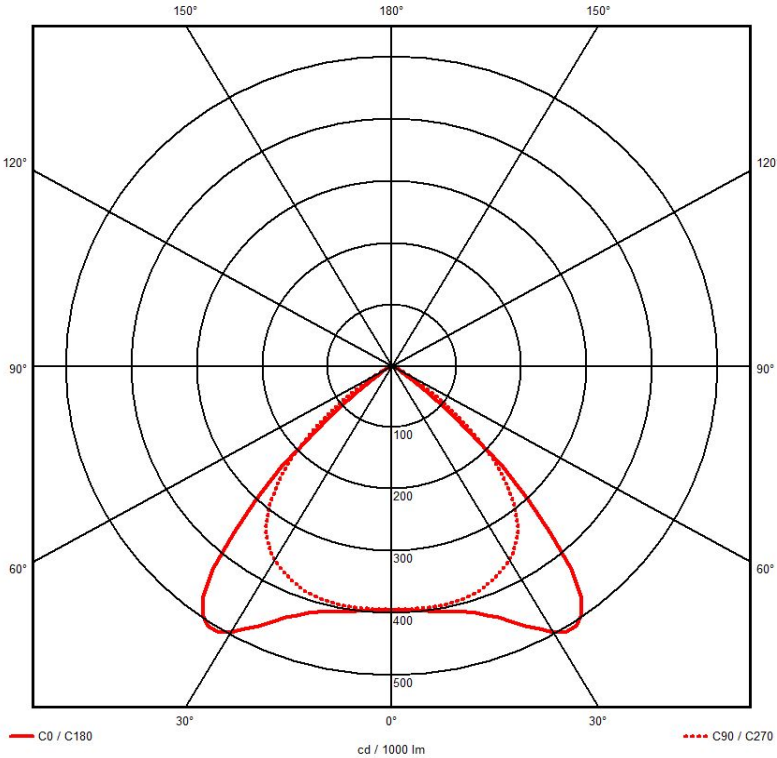

Order Code:

Features
Construction
Installation Notes
To Specify

as per Tamlite range.

### Technical Data

### Photometrics

### Dimensions