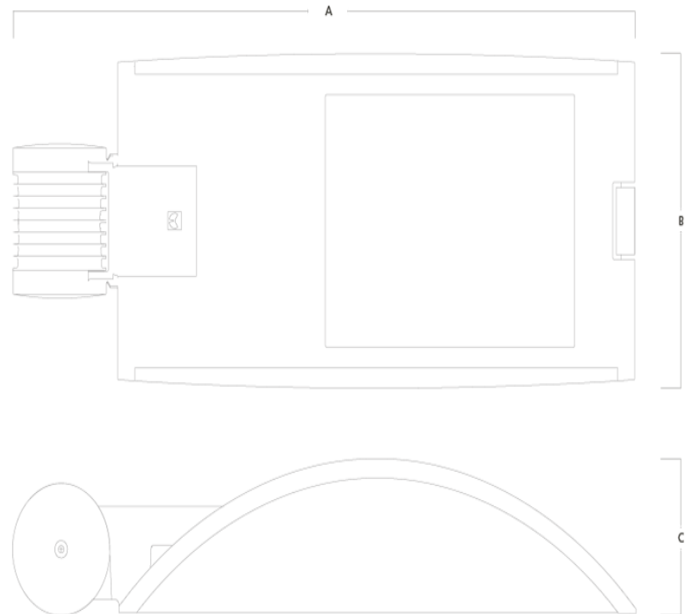

### Order Codes

All dimensions are in millimetres

Order code	Description	Lumens (lm)	Total power (W)	Efficacy (lm/W)	Weight (kg)
TMC270DL	40W - 6000K - Standard	2700	40	68	6.8
TMC360DL	50W - 6000K - Standard	3600	50	72	6.8
TMC520DL	75W - 6000K - Wide	5200	75	69	10.6
TMC620DL	90W - 6000K - Wide	6200	90	69	10.6

### Dimensions

All dimensions are in millimetres

Order code	A	B	C
TMC270DL	690	275	131
TMC360DL	690	275	131
TMC520DL	835	328	155
TMC620DL	835	328	155

### Installation instructions:

Fixed via 42 - 76mm dia. Vertical spigot or side entry spigot and wired 3-way connection block