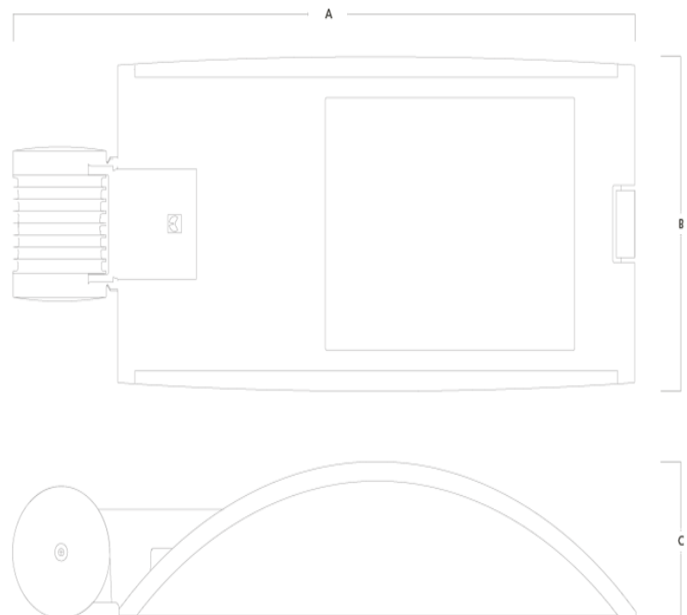

### Order Codes

All dimensions are in millimetres

| Order code | Description            | Lumens (lm) | Total power (W) | Efficacy (lm/W) | Weight (kg) |
|------------|------------------------|-------------|-----------------|-----------------|-------------|
| TMC270DL   | 40W - 6000K - Standard | 2700        | 40              | 68              | 6.8         |
| TMC360DL   | 50W - 6000K - Standard | 3600        | 50              | 72              | 6.8         |
| TMC520DL   | 75W - 6000K - Wide     | 5200        | 75              | 69              | 10.6        |
| TMC620DL   | 90W - 6000K - Wide     | 6200        | 90              | 69              | 10.6        |

### Dimensions

All dimensions are in millimetres

| Order code | A   | B   | C   |
|------------|-----|-----|-----|
| TMC270DL   | 690 | 275 | 131 |
| TMC360DL   | 690 | 275 | 131 |
| TMC520DL   | 835 | 328 | 155 |
| TMC620DL   | 835 | 328 | 155 |

### Installation instructions:

Fixed via 42 - 76mm dia. Vertical spigot or side entry spigot and wired 3-way connection block