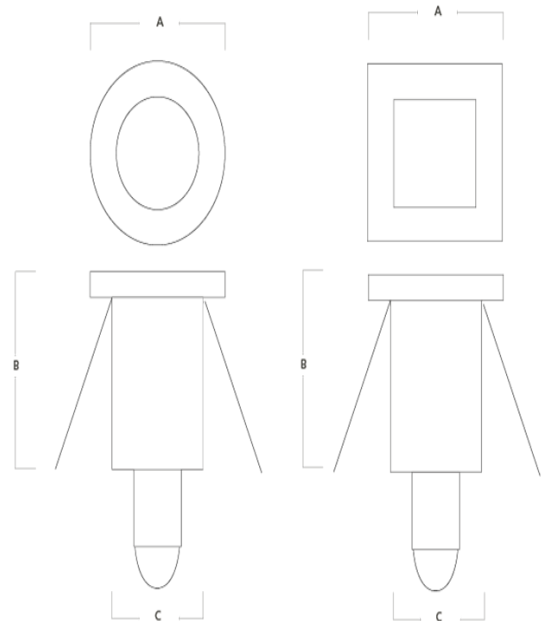

LARCH

Miniature high output LED accent decking light

3 YR

IP65

Features:

High output white LED

Available in two styles, circular (1) or square (2)

Supplied with in-line driver

500mm flying lead

CRI: Ra>80

Up to 47 lumens per Watt efficacy

30,000 hours lifetime (L70/B50)

Construction:

Stainless steel body

Finished in oxidised aluminium and tempered clear glass

Supplied as standard with neutral white (4000K) LED

Options:

No options available

LARCH

Miniature high output LED accent decking light

Order Codes

All dimensions are in millimetres

Order code	Description	Lumens (lm)	Total power (W)	Efficacy (lm/W)	Weight (kg)
TE-GLAC2NW	2W - 4000K	94	2	47	0.18
TE-GLAC1NW	2W - 4000K	94	2	47	0.13

Dimensions

All dimensions are in millimetres

Order code	A	B	C
TE-GLAC2NW	40	50	25
TE-GLAC1NW		50	25

Installation instructions:

Recessed into decking / ground via spring clips

To specify:

Miniature high output LED decking light as per Tamlite LARCH range