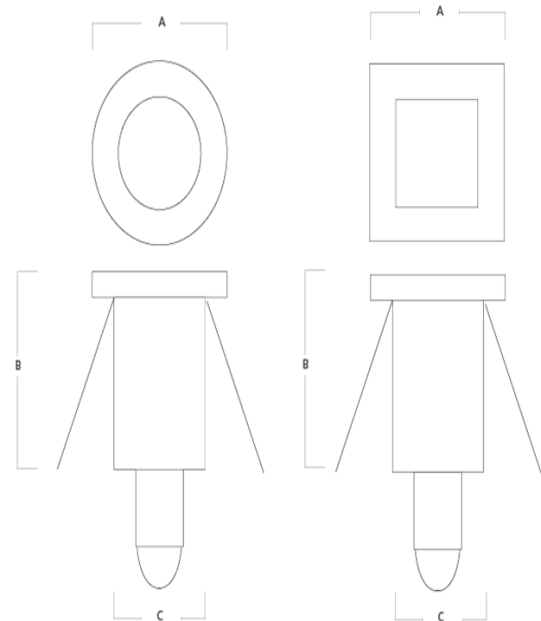

### Order Codes

All dimensions are in millimetres

| Order code | Description | Lumens (lm) | Total power (W) | Efficacy (lm/W) | Weight (kg) |
|------------|-------------|-------------|-----------------|-----------------|-------------|
| TE-GLAC2NW | 2W - 4000K  | 94          | 2               | 47              | 0.18        |
| TE-GLAC1NW | 2W - 4000K  | 94          | 2               | 47              | 0.13        |

### Dimensions

All dimensions are in millimetres

| Order code | A  | B  | C  |
|------------|----|----|----|
| TE-GLAC2NW | 40 | 50 | 25 |
| TE-GLAC1NW |    | 50 | 25 |