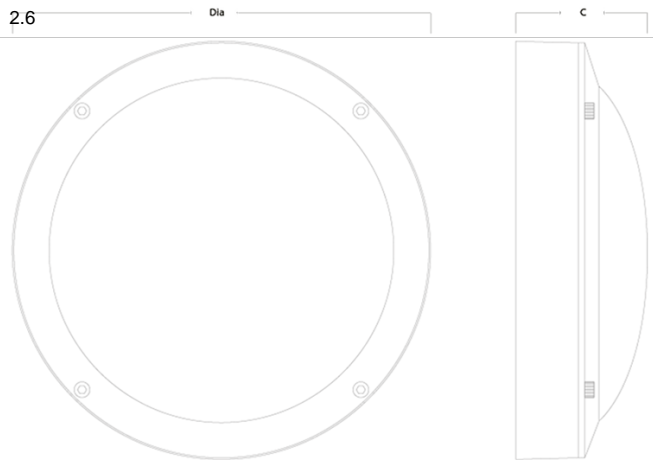

HURRICANE PL

Circular cast bulkhead

5 YR

IP65

Features:

- Designed for exterior use
- Suitable for vandal resistant areas
- Integral emergency option
- Wide range of lamp options
- Plain, grill, eyelid and cross styles available
- Gear options including dimmable and emergency are available

Construction:

- Aluminium body finished in black (RAL 9011)
- Opal polycarbonate diffuser
- Fitted with security screws as standard

Options:

- No options available

HURRICANE PL

Circular cast bulkhead

Order Codes

All dimensions are in millimetres

Order code	Description	Weight (kg)
HURL261	2 x 26W PL-C - PLAIN	4.1
HUR181	1 x 18W PL-C - PLAIN	2.1
HUR2181	2 x 18W PL-C - PLAIN	2.2
HUR131	1 x 13W PL-C - PLAIN	2.1
HUR2131	2 x 13W PL-C - PLAIN	2.2
HUR601	GLS (BC) 60W max - PLAIN	2.1
HURL381	1 x 38W 2D - PLAIN	4.3
HURL281	1 x 28W 2D - PLAIN	4.2
HUR161	1 x 16W 2D - PLAIN	2.1
HURL262	2 x 26W PL-C - GRILLE	4.4
HUR182	1 x 18W PL-C - GRILLE	2.4
HUR2182	2 x 18W PL-C - GRILLE	2.6
HUR132	1 x 13W PL-C - GRILLE	2.4
HUR2132	2 x 13W PL-C - GRILLE	2.6

Dimensions

All dimensions are in millimetres

Order code	C	Diameter
HURL261	130	350
HUR181	75	275
HUR2181	75	275
HUR131	75	275
HUR2131	75	275
HUR601	75	275
HURL381	130	350
HURL281	130	350
HUR161	75	275
HURL262	145	350
HUR182	85	275
HUR2182	85	275