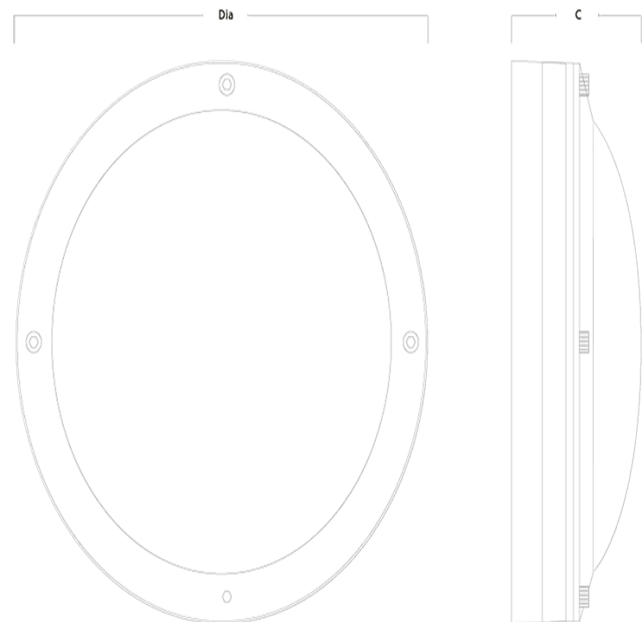

HURRICANE HALO

Circular cast bulkhead

5 YR

IP65

Features:

- Stylish bulkhead range with side light
- Suitable for Vandal resistant areas
- Eyelid and ring styles available
- Integral emergency option
- Full range of gear options including dimmable, DALI and emergency available
- CRI: Ra>80
- Up to 29 lumens per Watt efficacy
- 50,000 hours lifetime (L70/B50)

Order Codes

All dimensions are in millimetres

Order code	Description	Lumens (lm)	Total power (W)	Efficacy (lm/W)	Weight (kg)
HH17RLEDNW	17W - 4000K - RING	500	17	29	3.4
HH17CLEDNW	17W - 4000K - EYELID	300	17	18	3.3

Dimensions

All dimensions are in millimetres

Order code	C	Diameter
HH17RLEDNW	125	325
HH17CLEDNW	125	325

Installation instructions:

Surface mount via rear fixing holes and wired via rear cable entry

To specify: