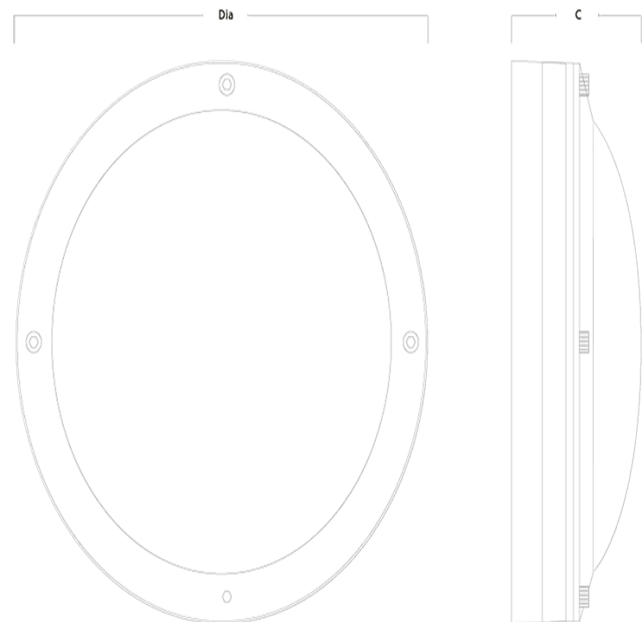

HURRICANE HALO

Circular cast bulkhead

Order Codes

All dimensions are in millimetres

Order code	Description	Lumens (lm)	Total power (W)	Efficacy (lm/W)	Weight (kg)
HH17RLEDNW	17W - 4000K - RING	500	17	29	3.4
HH17CLEDNW	17W - 4000K - EYELID	300	17	18	3.3

Dimensions

All dimensions are in millimetres

Order code	C	Diameter
HH17RLEDNW	125	325
HH17CLEDNW	125	325

Installation instructions:

Surface mount via rear fixing holes and wired via rear cable entry

To specify:

Decorative exterior bulkhead as per Tamlite HURRICANE HALO range

Please Note: Order codes listed are for standard (non-emergency) versions only. For all other gear options, please contact Tamlite Lighting.