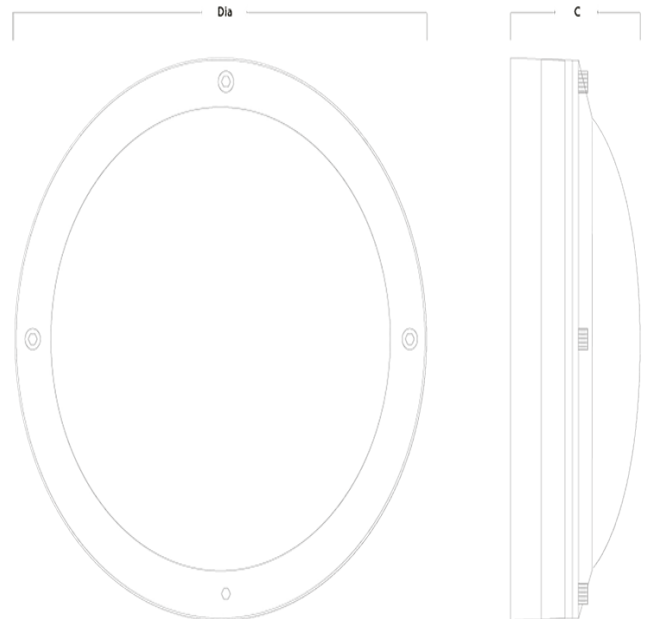

HURRICANE HALO

Circular cast bulkhead

5 YR

IP65

Features:

- Stylish bulkhead range with side light
- Suitable for Vandal resistant areas
- Eyelid and ring styles available
- Integral emergency option
- Gear options including dimmable, DALI and emergency available
- CRI: Ra>80
- Up to 29 lumens per Watt efficacy
- 50,000 hours lifetime (L70/B50)

Order Codes

All dimensions are in millimetres

Order code	Description	Lumens (lm)	Total power (W)	Efficacy (lm/W)	Weight (kg)
HH17RLEDNW	17W - 4000K - RING	500	17	29	3.4
HH17CLEDNW	17W - 4000K - EYELID	300	17	18	3.3

Dimensions

All dimensions are in millimetres

Order code	C	Diameter
HH17RLEDNW	125	325
HH17CLEDNW	125	325

Installation instructions:

Surface mount via rear fixing holes and wired via rear cable entry

To specify: