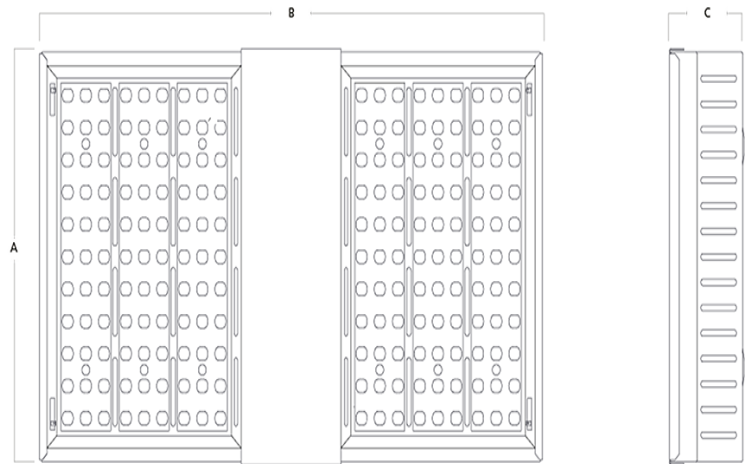

### Order Codes

All dimensions are in millimetres

| Order code | Description  | Lumens (lm) | Total power (W) | Efficacy (lm/W) | Weight (kg) |
|------------|--------------|-------------|-----------------|-----------------|-------------|
| EXP630NW   | 47W - 4000K  | 6400        | 47              | 136             | 4.10        |
| EXP950NW   | 69W - 4000K  | 9500        | 69              | 138             | 4.40        |
| EXP1200NW  | 76W - 4000K  | 12000       | 76              | 158             | 4.50        |
| EXP1630NW  | 115W - 4000K | 16300       | 115             | 142             | 4.50        |
| EXP2100NW  | 156W - 4000K | 21000       | 156             | 135             | 4.90        |
| EXP2400NW  | 183W - 4000K | 24000       | 183             | 131             | 4.90        |
| EXP2600NW  | 204W - 4000K | 26000       | 204             | 127             | 4.90        |
| EXP2800NW  | 227W - 4000K | 28000       | 227             | 123             | 4.90        |

### Dimensions

All dimensions are in millimetres

| Order code | A   | B   | C   |
|------------|-----|-----|-----|
| EXP630NW   | 550 | 330 | 100 |
| EXP950NW   | 550 | 330 | 100 |
| EXP1200NW  | 550 | 330 | 100 |
| EXP1630NW  | 550 | 330 | 100 |
| EXP2100NW  | 550 | 330 | 100 |
| EXP2400NW  | 550 | 330 | 100 |
| EXP2600NW  | 550 | 330 | 100 |
| EXP2800NW  | 550 | 330 | 100 |