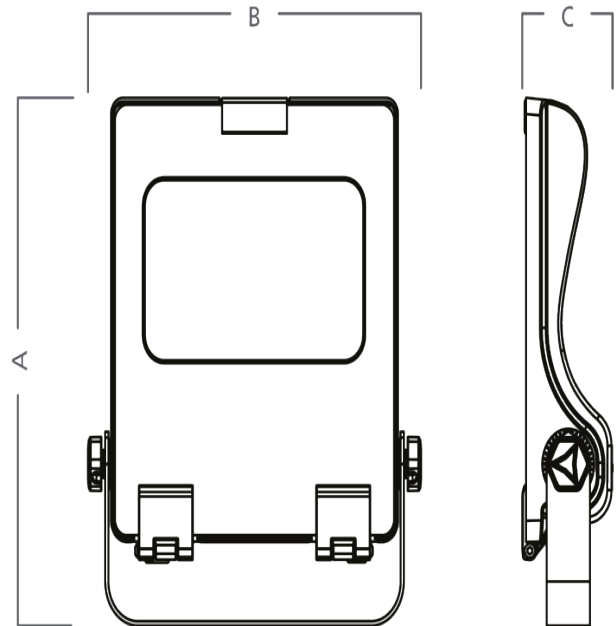

Construction:

- Die-cast aluminium body finished in grey (RAL 9006)
- Fully adjustable stirrup
- Glass cover
- Integral driver
- Supplied as standard with neutral white (4000K) LED

Options:

- D - Dimmable DALI

EXPLORER

High performance LED floodlight, asymmetric or double asymmetric

Order Codes

All dimensions are in millimetres

Order code	Description	Lumens (lm)	Total power (W)	Efficacy (lm/W)	Weight (kg)
EXPFLDA480NW	40W - 4000K	4800	40	120	4.30
EXPFLA480NW	40W - 4000K	4800	40	120	4.30
EXPFLDA720NW	60W - 4000K	7200	60	120	4.50
EXPFLA720NW	60W - 4000K	7200	60	120	4.50
EXPFLDA1250NW	100W - 4000K	12500	100	125	6.30
EXPFLA1250NW	100W - 4000K	12500	100	125	6.30
EXPFLDA1800NW	150W - 4000K	18000	150	120	6.80
EXPFLA1800NW	150W - 4000K	18000	150	120	6.80
EXPFLDA2400NW	200W - 4000K	24000	200	120	8.60
EXPFLA2400NW	200W - 4000K	24000	200	120	8.60
EXPFLDA2800NW	240W - 4000K	28000	240	117	8.90
EXPFLA2800NW	240W - 4000K	28000	240	117	8.90

Dimensions

All dimensions are in millimetres

Order code	A	B	C
EXPFLDA480NW	359	308	82
EXPFLA480NW	359	308	82
EXPFLDA720NW	359	308	82
EXPFLA720NW	359	308	82
EXPFLDA1250NW	413	366	83
EXPFLA1250NW	413	366	83
EXPFLDA1800NW	413	366	83
EXPFLA1800NW	413	366	83
EXPFLDA2400NW	452	462	87
EXPFLA2400NW	452	462	87
EXPFLDA2800NW	452	462	87
EXPFLA2800NW	452	462	87

Installation instructions:

Fixed via stirrup bracket and wired via rear cable entry, multiple bracketry is available for wall and column mount.

To specify:

High performance LED floodlight, as per Tamlite EXPLORER range