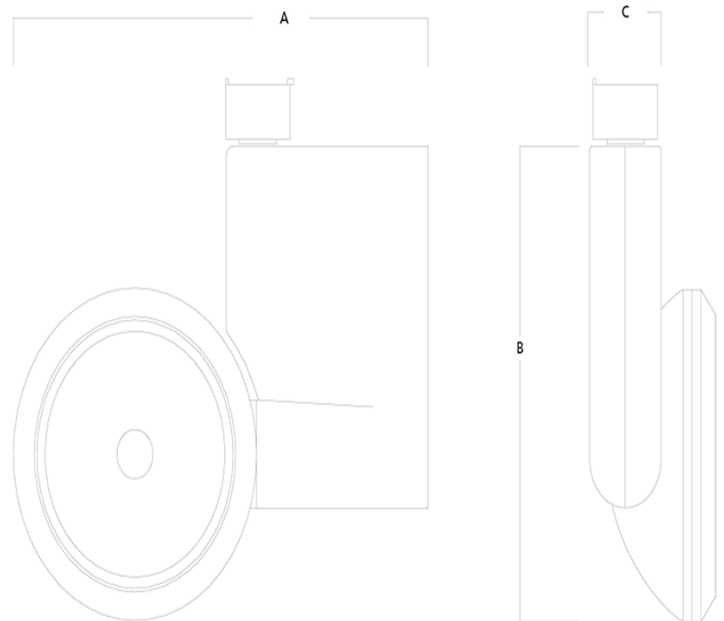

### Order Codes

All dimensions are in millimetres

Order code	Description	Lumens (lm)	Total power (W)	Efficacy (lm/W)	Weight (kg)
TD20TS19LW	19W - 3000K	1700	19	89	0.90
TD20TS28LW	28W - 3000K	2700	28	96	0.90

### Dimensions

All dimensions are in millimetres

Order code	A	B	C
TD20TS19LW	230	190	43
TD20TS28LW	230	190	43