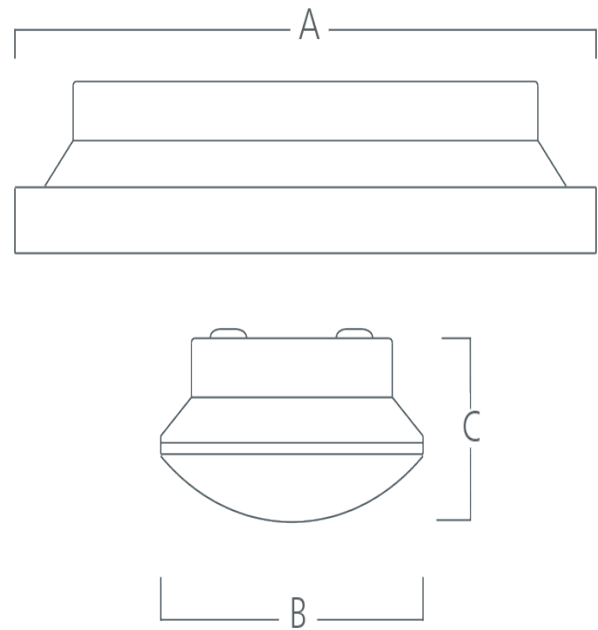

ELITE

Modern, architectural emergency exit sign, 3 hours rated

Order Codes

All dimensions are in millimetres

Order code	Description	Weight (kg)
ELX8NM3SC	1 x 8W T5	2.8
ELX8M3SC	1 x 8W T5	2.95
ELXLEDM3SC	3W - 4000K Maintained	1.3

Dimensions

All dimensions are in millimetres

Order code	A	B	C
ELX8NM3SC	355	167	78
ELX8M3SC	355	167	78
ELXLEDM3SC	355	167	78

Installation instructions:

Wall fix via rear-mounted fixing and cable entry

To specify: