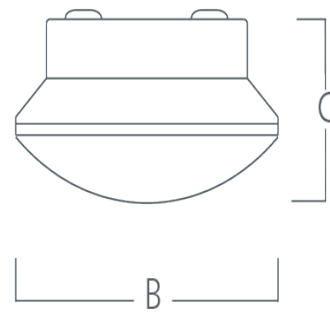

ELITE

Modern, architectural emergency exit sign, 3 hours rated

Order Codes

All dimensions are in millimetres

Order code	Description	Lumens (lm)	Total power (W)	Efficacy (lm/W)	Weight (kg)
ELXLEDM3SC	3W - 4000K Maintained		3		1.30

Dimensions

All dimensions are in millimetres

Order code	A	B	C
ELXLEDM3SC	355	167	78

Installation instructions:

Wall fix via rear-mounted fixing and cable entry

To specify:

8W emergency bulkhead / exit sign as per Tamlite ELITE range