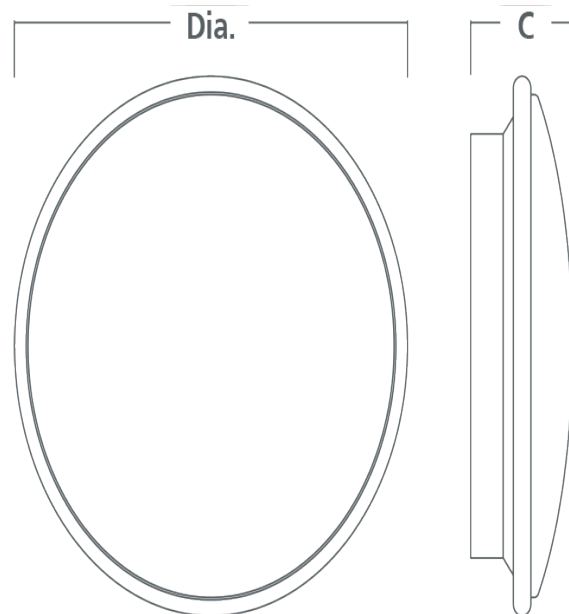

### Order Codes

All dimensions are in millimetres

Order code	Description	Lumens (lm)	Total power (W)	Efficacy (lm/W)	Weight (kg)
PEL17LED2LNW	17W - 4000K	1000	17	59	1.45

### Dimensions

All dimensions are in millimetres

Order code	C	Diameter
PEL17LED2LNW	110	420