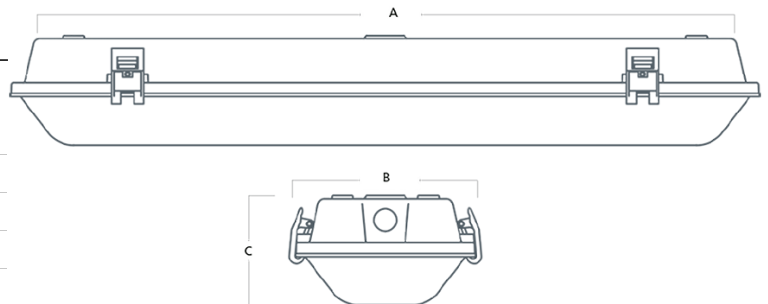

CYCLONE T5

IP65 weatherproof fluorescent with T5 lamps

Order Codes

All dimensions are in millimetres

Order code	Description	Weight (kg)
NCF14	1 x 14W T5	1.98
NCF28	1 x 28W T5	2.35
NCF214	2 x 14W T5	2.00
NCF35	1 x 35W T5	2.80
NCF49	1 x 49W T5 high output	2.80
NCF54	1 x 54W T5 high output	2.15
NCF228	2 x 28W T5	3.40
NCF235	2 x 35W T5	4.00
NCF80	1 x 80W T5 high output	2.80
NCF249	2 x 49W T5 high output	4.00
NCF254	2 x 54W T5 high output	3.40
NCF280	2 x 80W T5 high output	4.00

Dimensions

All dimensions are in millimetres

Order code	A	B	C
NCF14	696	178	101
NCF28	1306	110	101
NCF214	696	178	101
NCF35	1605	110	101
NCF49	1605	110	101
NCF54	1306	110	101
NCF228	1306	178	101
NCF235	1605	178	101
NCF80	1605	178	101
NCF249	1605	178	101
NCF254	1306	178	101
NCF280	1605	178	101

Installation instructions:

BESA fixing facility

To specify:

IP65 weatherproof LED luminaire as per Tamlite CYCLONE

Please Note: Order codes listed are for standard (non-emergency) versions only. For all other gear options, please contact Tamlite Lighting.