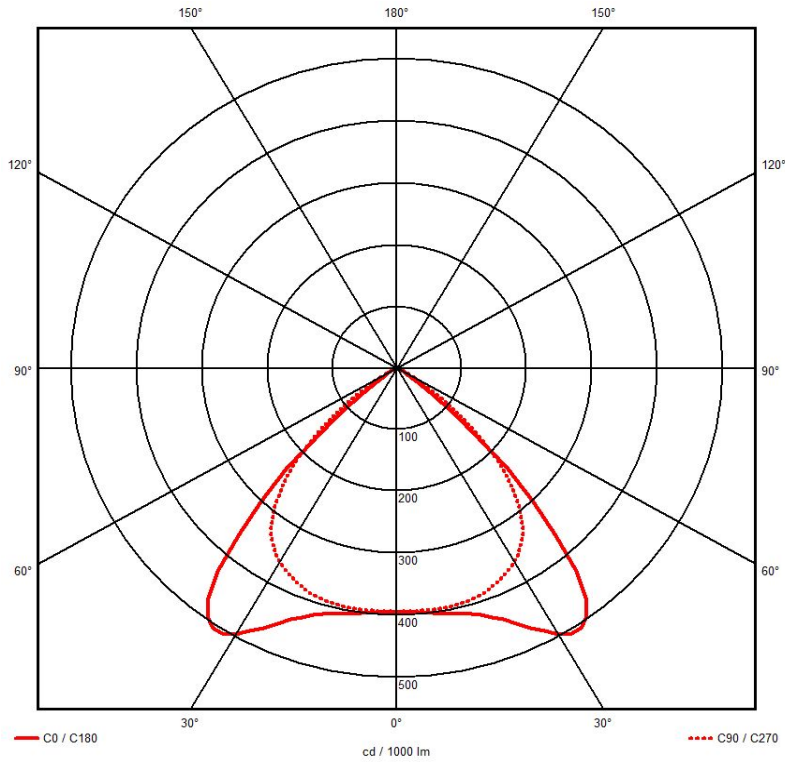

Order Code:

Features
Construction
Installation Notes
To Specify

as per Tamlite range.

### Technical Data

### Photometrics

### Dimensions