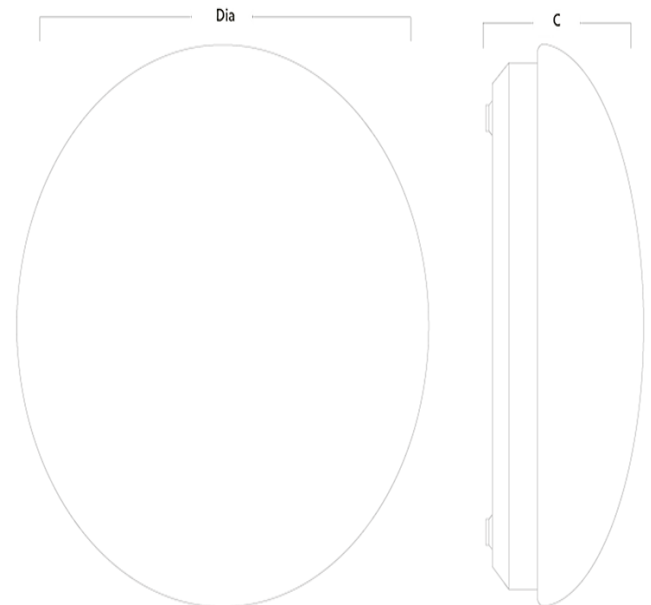

CIRCLIGHT

LED circular domed profile bulkhead

Features:

- General purpose IP65 weatherproof luminaire
- Wide range of interior and exterior applications
- Integral emergency option
- Full range of gear options including dimmable, DALI and emergency available
- CRI: Ra>80
- Up to 82 lumens per Watt efficacy
- 50,000 hours lifetime (L70/B50)

CIRCLIGHT

LED circular domed profile bulkhead

Order Codes

All dimensions are in millimetres

Order code	Description	Lumens (lm)	Total power (W)	Efficacy (lm/W)	Weight (kg)
CLD36017LEDNW	17W - 4000K	1400	17	82	1.6

Dimensions

All dimensions are in millimetres

Order code	C	Diameter
CLD36017LEDNW	140	360

Installation instructions:

Wall or ceiling mount via 20mm rear entry hole and wired via rear cable entry

To specify: