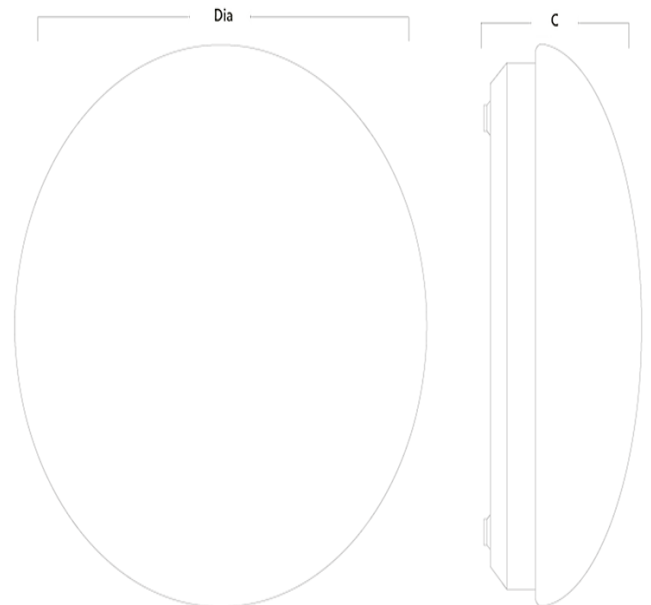

CIRCLIGHT

LED circular domed profile bulkhead

5 YR

IP65

Features:

General purpose IP65 weatherproof luminaire
Wide range of interior and exterior applications
Integral emergency option
Gear options including dimmable, DALI and emergency available
CRI: Ra>80
Up to 82 lumens per Watt efficacy
50,000 hours lifetime (L70/B50)

CIRCLIGHT

LED circular domed profile bulkhead

Order Codes

All dimensions are in millimetres

Order code	Description	Lumens (lm)	Total power (W)	Efficacy (lm/W)	Weight (kg)
CLD36017LEDNW	17W - 4000K	1400	17	82	1.6

Dimensions

All dimensions are in millimetres

Order code	C	Diameter
CLD36017LEDNW	140	360

Installation instructions:

Wall or ceiling mount via 20mm rear entry hole and wired via rear cable entry

To specify: