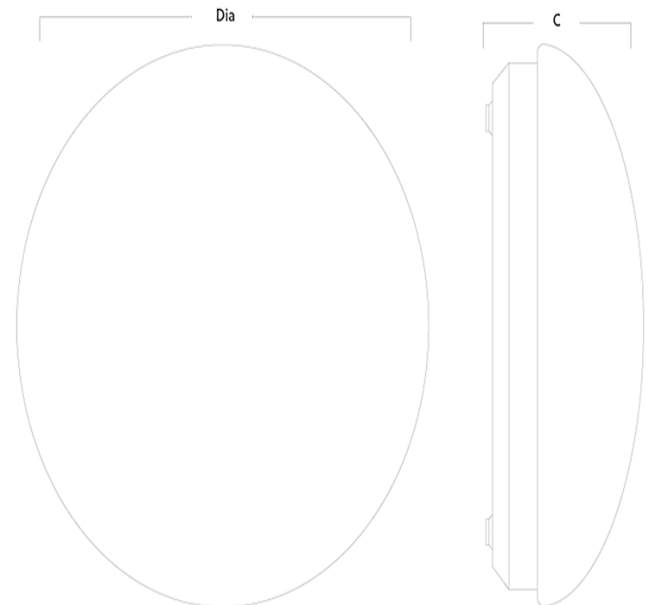

CIRCLIGHT

LED circular domed profile bulkhead

5 YR

IP65

Features:

- General purpose IP65 weatherproof luminaire
- Wide range of interior and exterior applications
- Integral emergency option
- Full range of gear options including dimmable, DALI and emergency available
- CRI: Ra>80
- Up to 82 lumens per Watt efficacy
- 50,000 hours lifetime (L70/B50)

CIRCLIGHT

LED circular domed profile bulkhead

Order Codes

All dimensions are in millimetres

Order code	Description	Lumens (lm)	Total power (W)	Efficacy (lm/W)	Weight (kg)
CLD36017LEDNW	17W - 4000K	1400	17	82	1.6

Dimensions

All dimensions are in millimetres

Order code	C	Diameter
CLD36017LEDNW	140	360

Installation instructions:

Wall or ceiling mount via 20mm rear entry hole and wired via rear cable entry

To specify: