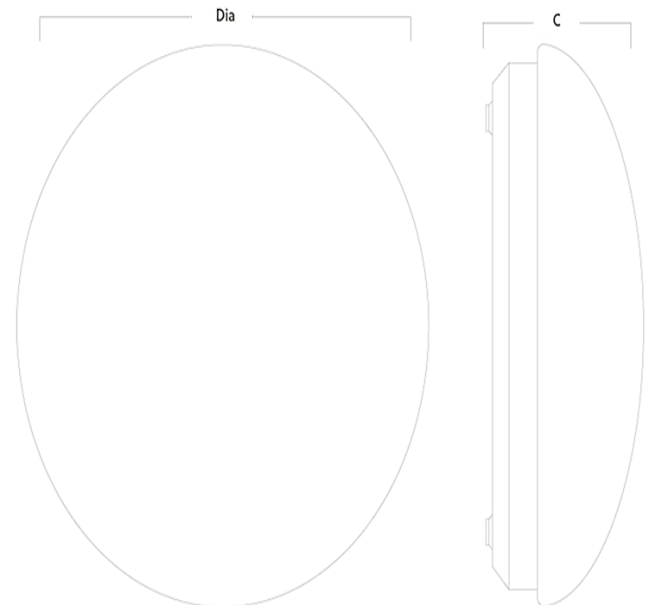

### Order Codes

All dimensions are in millimetres

Order code	Description	Lumens (lm)	Total power (W)	Efficacy (lm/W)	Weight (kg)
CLD36017LEDNW	17W - 4000K	1400	17	82	1.6

### Dimensions

All dimensions are in millimetres

Order code	C	Diameter
CLD36017LEDNW	140	360