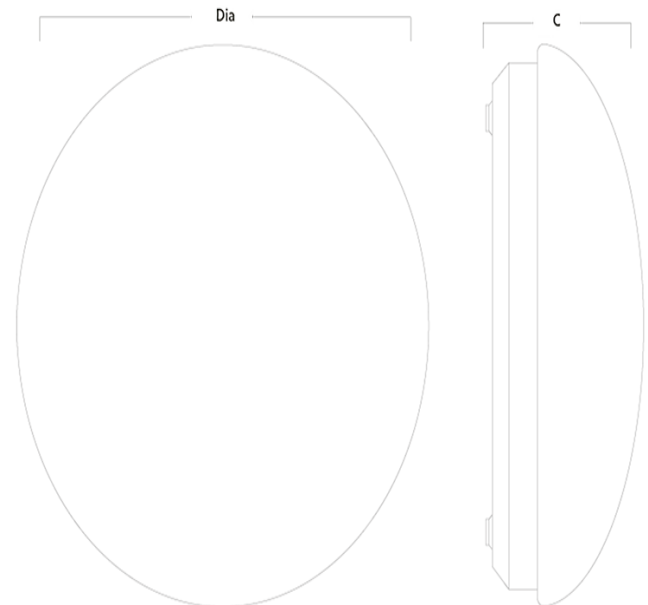

CIRCLIGHT

LED circular domed profile bulkhead

Features:

- General purpose IP65 weatherproof luminaire
- Wide range of interior and exterior applications
- Integral emergency option
- Full range of gear options including dimmable, DALI and emergency available
- CRI: Ra>80
- Up to 82 lumens per Watt efficacy
- 50,000 hours lifetime (L70/B50)

CIRCLIGHT

LED circular domed profile bulkhead

Order Codes

All dimensions are in millimetres

Order code	Description	Lumens (lm)	Total power (W)	Efficacy (lm/W)	Weight (kg)
CLD36017LEDNW	17W - 4000K	1400	17	82	1.6

Dimensions

All dimensions are in millimetres

Order code	C	Diameter
CLD36017LEDNW	140	360

Installation instructions:

Wall or ceiling mount via 20mm rear entry hole and wired via rear cable entry

To specify: