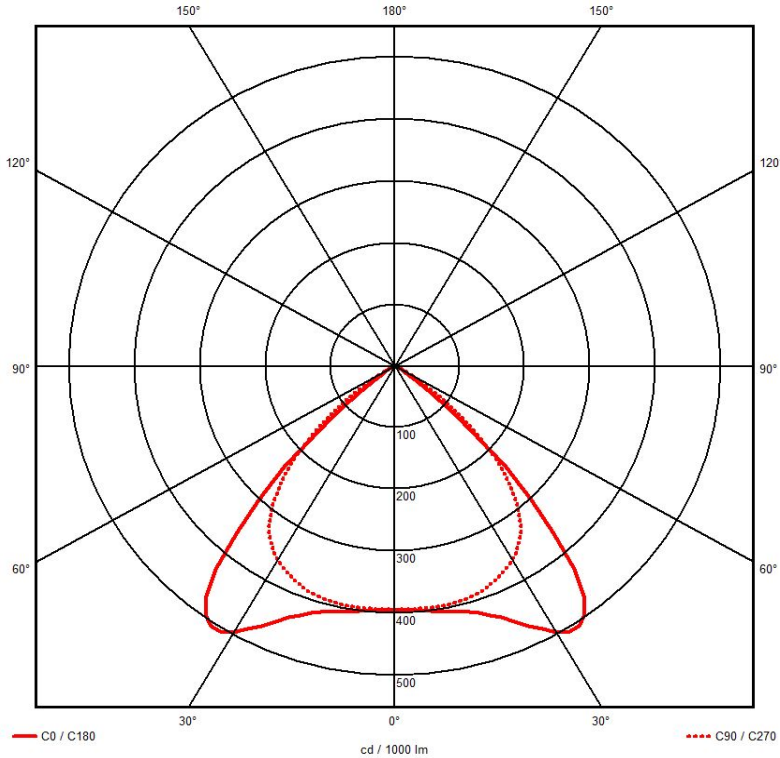

Order Code:

Features
Construction
Installation Notes
To Specify

as per Tamlite range.

### Technical Data

### Photometrics

### Dimensions