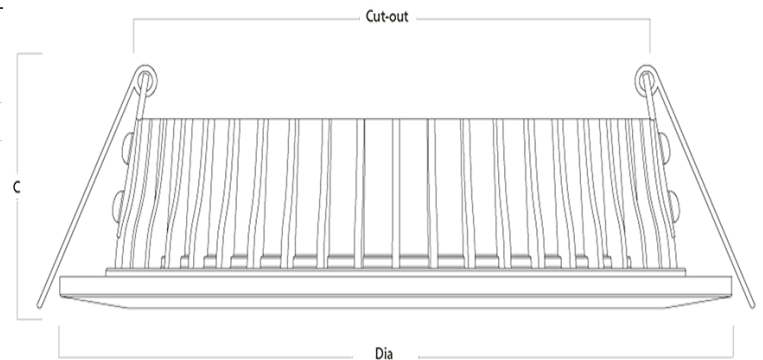

ASTRO

High output LED downlight

Order Codes

All dimensions are in millimetres

Order code	Description	Lumens (lm)	Total power (W)	Efficacy (lm/W)	Weight (kg)
TD-AST220NW	20W - 4000K	2200	20	110	0.77
TD-AST320NW	30W - 4000K	3000	30	100	0.84

Dimensions

All dimensions are in millimetres

Order code	C	Diameter	Cut out
TD-AST220NW	45	230	205
TD-AST320NW	45	230	205

Installation instructions:

Recessed into plasterboard or exposed grid ceiling via spring clips and wired to 3-way connection on driver