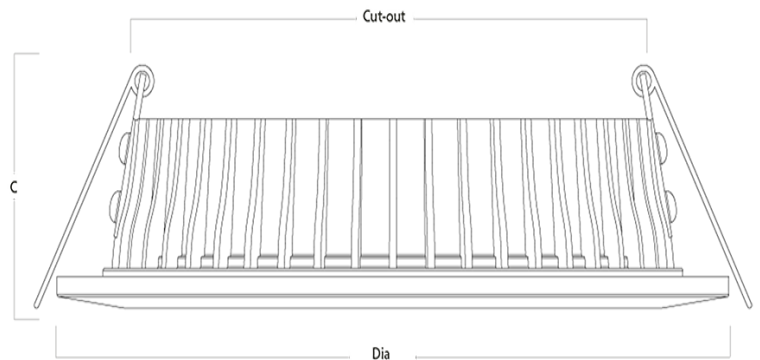

ASTRO

High output LED downlight

Features:

- Low glare opal diffuser, ideal for corridors and toilets
- Available in 2 different outputs
- High quality construction for reliability and performance
- Ideal replacement for 26-32W PL-T downlights
- Full range of gear options including dimmable, DALI and emergency available
- CRI: Ra>80
- Up to 110 lumens per Watt efficacy
- 50,000 hours lifetime (L70/B50)

ASTRO

High output LED downlight

Order Codes

All dimensions are in millimetres

Order code	Description	Lumens (lm)	Total power (W)	Efficacy (lm/W)	Weight (kg)
TD-AST220NW	20W - 4000K	2200	20	110	0.77
TD-AST320NW	30W - 4000K	3000	30	100	0.84

Dimensions

All dimensions are in millimetres

Order code	C	Diameter	Cut out
TD-AST220NW	45	230	205
TD-AST320NW	45	230	205

Installation instructions:

Recessed into plasterboard or exposed grid ceiling via spring clips and wired to 3-way connection on driver