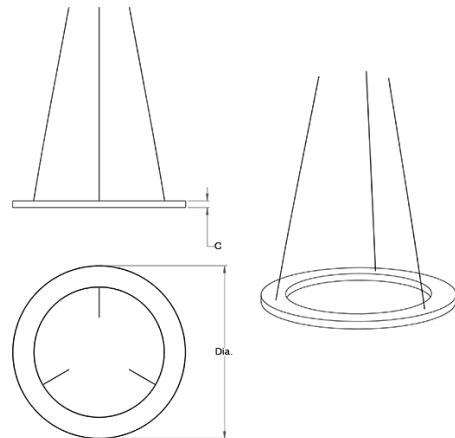

Inner Dia. 600mm or 1000mm

Steel ceiling plate (900mm dia.) with wire suspensions (1400mm)

Supplied as standard with neutral white (4000K) LED

Options:

M3 - 3 hours integrated emergency

A3 - Emergency self test

AIR

Circular decorative suspended pendant

Order Codes

All dimensions are in millimetres

Order code	Description	Lumens (lm)	Total power (W)	Efficacy (lm/W)	Weight (kg)
ARP930NWW	89W - 4000K - White - Dimmable DALI	9300	89	104	5.59
ARP930NWBD	89W - 4000K - Black - Dimmable DALI	9300	89	104	5.59
ARP930NWGD	89W - 4000K - Grey - Dimmable DALI	9300	89	104	5.59
ARP1600NWW	141W - 4000K - White - Dimmable DALI	16000	141	113	10.50
ARP1600NWBD	141W - 4000K - Black - Dimmable DALI	16000	141	113	10.50
ARP1600NWGD	141W - 4000K - Grey - Dimmable DALI	16000	141	113	10.50

Dimensions

All dimensions are in millimetres

Order code	C	Diameter
ARP930NWW	60	800
ARP930NWBD	60	800
ARP930NWGD	60	800
ARP1600NWW	60	1200
ARP1600NWBD	60	1200
ARP1600NWGD	60	1200

Installation instructions: