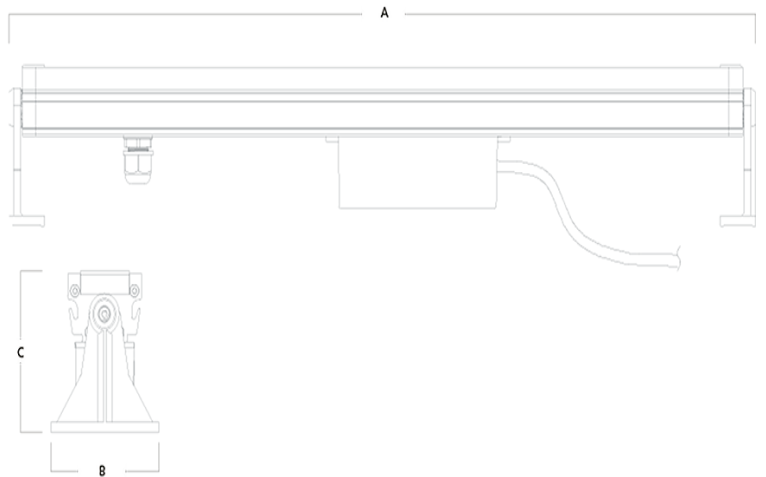

### Order Codes

All dimensions are in millimetres

Order code	Description	Lumens (lm)	Total power (W)	Efficacy (lm/W)	Weight (kg)
TA2020LFL25NW	25W - 3000K	1200	25	48	2.5
TA2020LFL56NW	56W - 3000K	2300	56	41	4.4

### Dimensions

All dimensions are in millimetres

Order code	A	B	C
TA2020LFL25NW	500	78	86
TA2020LFL56NW	1000	78	86