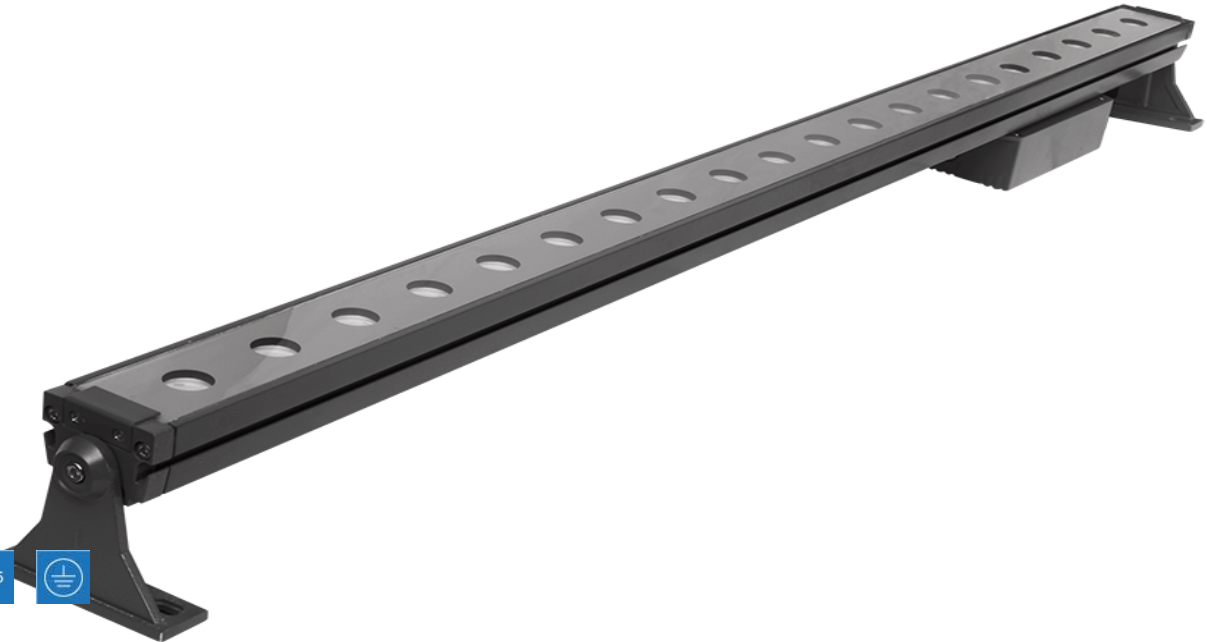

# 2020 LFL

High performance linear LED accent floodlight

3 YR

IP65

### Features:

- Professional linear floodlight for building facade illumination
- Choice of symmetric or asymmetric distribution
- High quality build and specification for exterior, fit-and-forget installations
- RGB colour change version also available
- Fully adjustable for flexible install
- CRI: Ra>80
- Up to 48 lumens per Watt efficacy
- 30,000 hours lifetime (L70/B50)

### Construction:

- Extruded aluminium body finished in grey (RAL 7031)
- 3mm tempered glass with semi-frosted finish
- Supplied with 0.5 metre H05RN 3-core, 1.0mm cable and PG-9 PVC cable gland
- Supplied as standard with neutral white (4000K) LED

# 2020 LFL

High performance linear LED accent floodlight