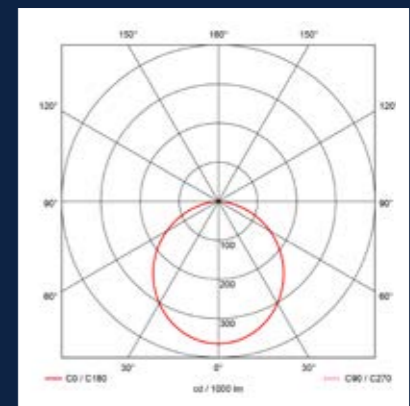

TO SPECIFY

Recessed sealed IP54 module as per TamLite TYPHOON range