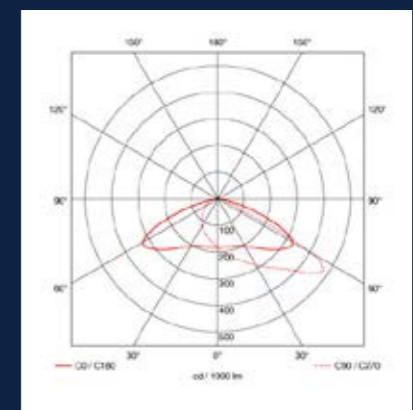

TO SPECIFY

Die-cast aluminium wall light as per TamLite TAURUS range