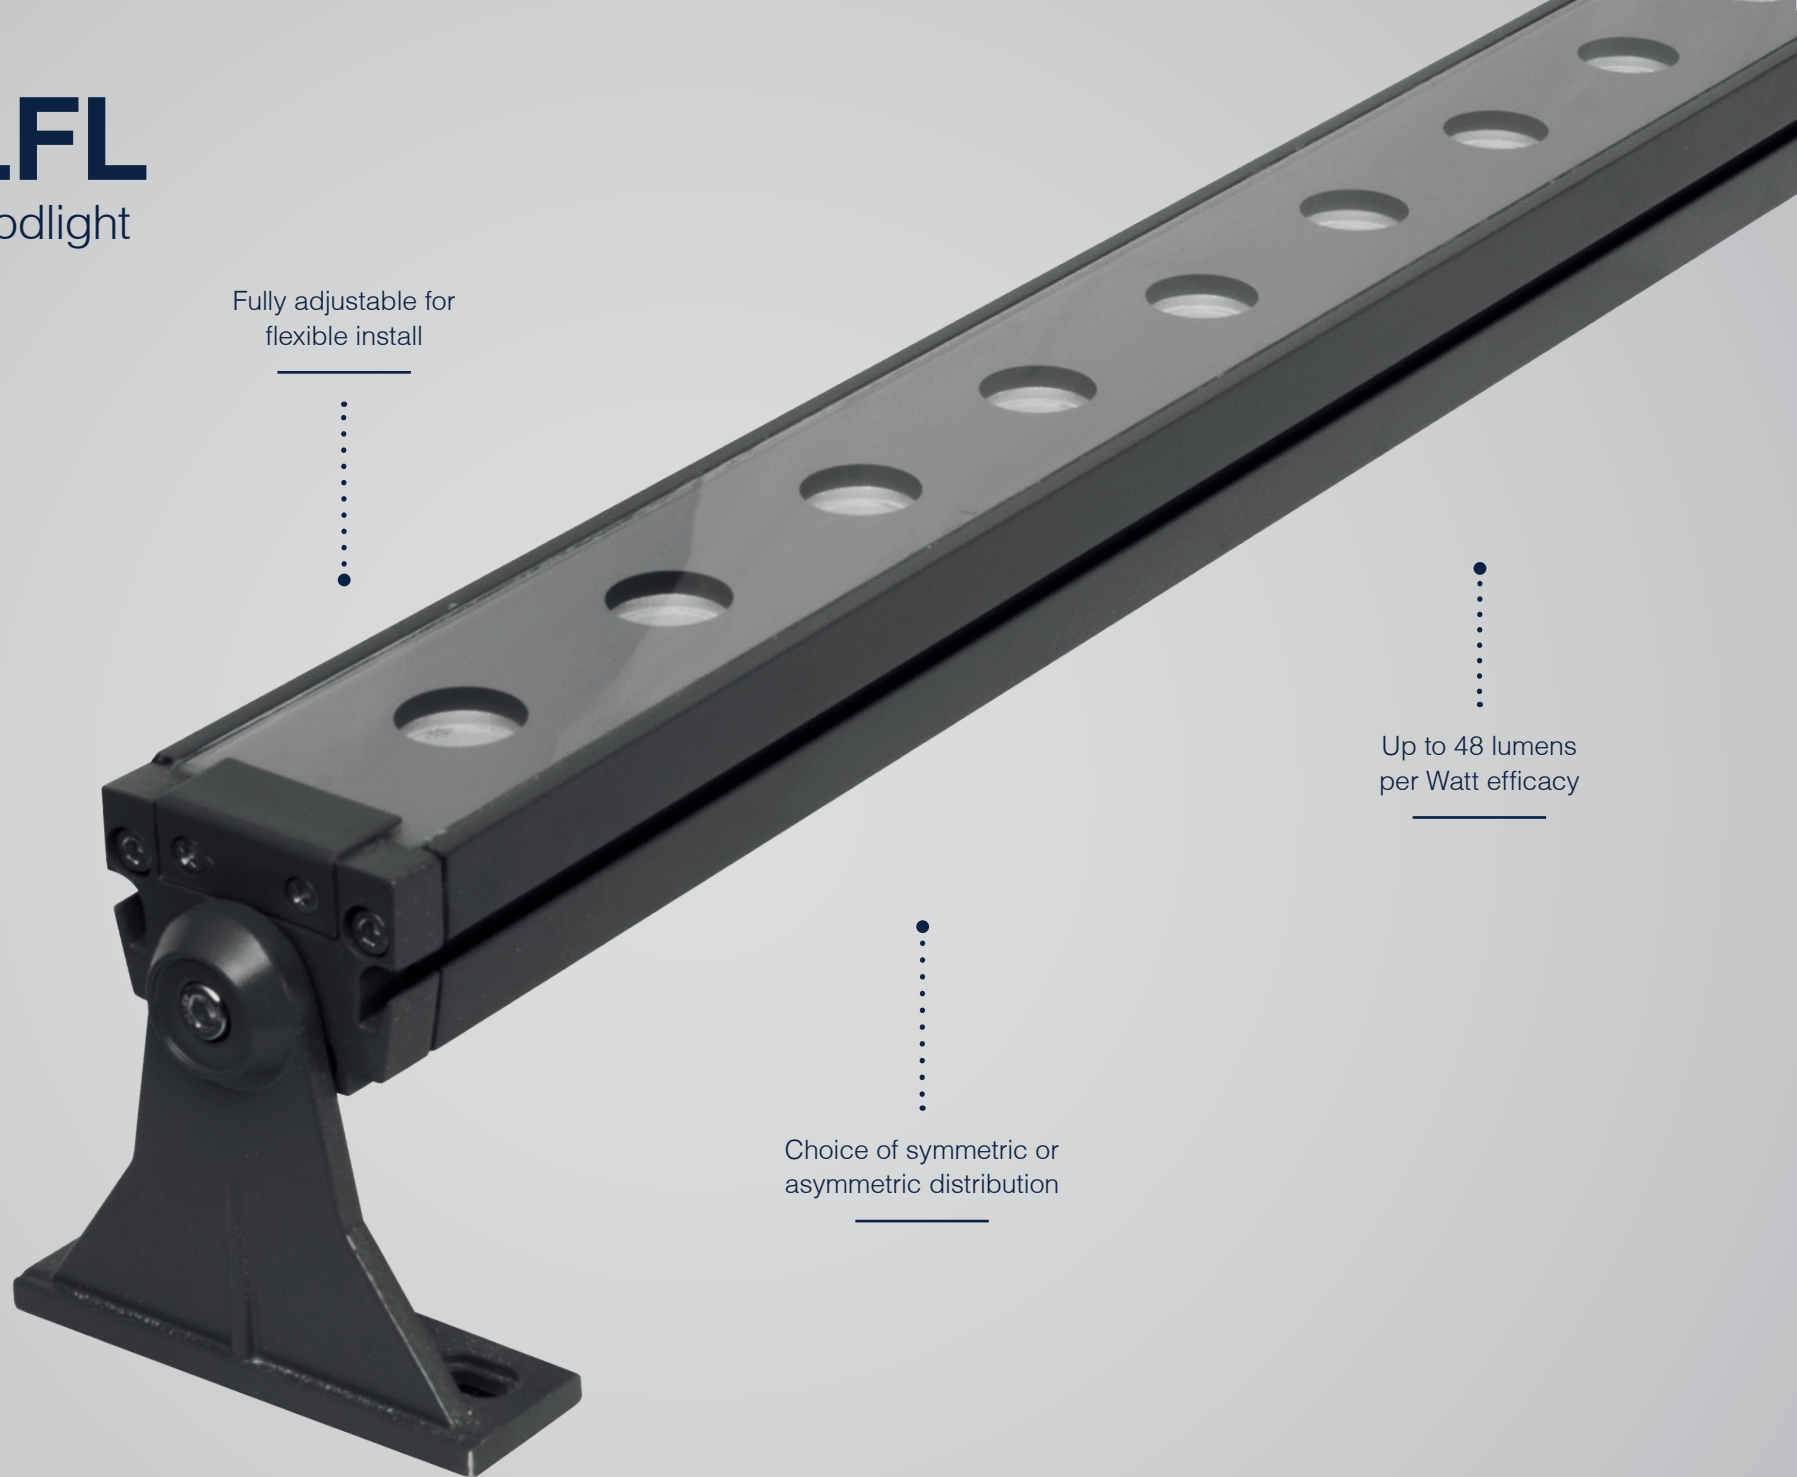

# CITY LFL

Linear accent floodlight

## OPTIONS

WW  
3000K

NW  
4000K

CW  
5000K

RGB

RAL  
7031

Fully adjustable for  
flexible install

Up to 48 lumens  
per Watt efficacy