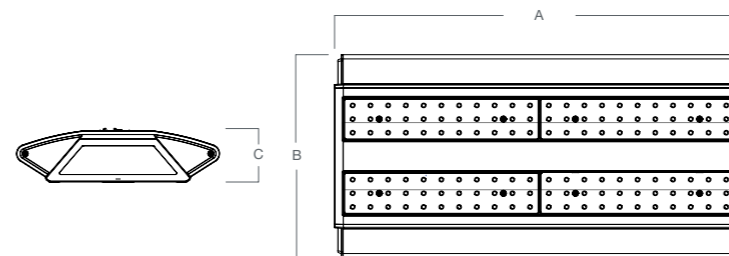

Dimensions (mm)

Order Code	A	B	C
REVFWB900NW	600	300	75
REVFWB1200NW	1200	300	75
REVFWB1500NW	1200	300	75
REVFWB1800NW	1200	300	75
REVFWB2100NW	1500	300	75
REVFWB2400NW	1500	300	75
REVFWB3000NW	1500	300	75