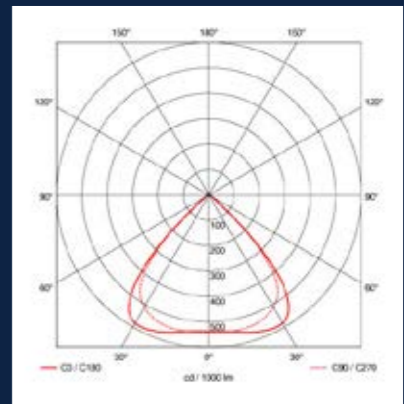

TO SPECIFY

High output LED high bay with optical lens as per TamLite REVO FOCUS