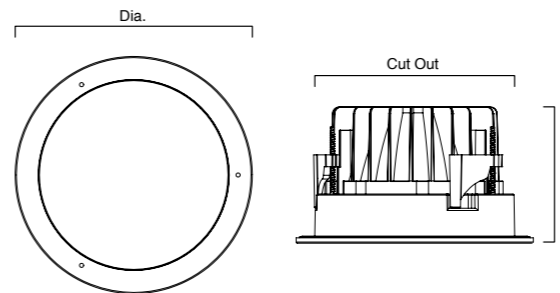

5 YR

IP20

TP(a)

Recessed circular downlight

Order Code	Description	lm	W	lm/W	kg
IKN120MBNW	10W - 4000K	1200	10	120	1.15
IKN200MBNW	18W - 4000K	2000	18	111	1.15
IKN300MBNW	28W - 4000K	3000	28	107	1.15
IKN400MBNW	38W - 4000K	4000	38	105	1.15
IKN500MBNW	50W - 4000K	5000	50	100	1.15

Dimensions

Order Code	C (mm)	Dia. (mm)	Cut-Out (mm)
IKN120MBNW	116	200	169
IKN200MBNW	116	200	169
IKN300MBNW	116	200	169
IKN400MBNW	116	200	169
IKN500MBNW	116	200	169

CONSTRUCTION

- Die-cast aluminum body finished in grey (RAL 9006)
- White trim (RAL 9016)
- Anodised polished aluminium reflector with matt or black option
- Remote driver
- Supplied as standard with neutral white (4000K) LED