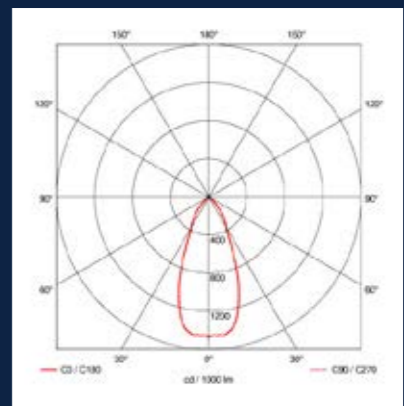

TO SPECIFY

Circular recessed downlight as per TamLite IKON range