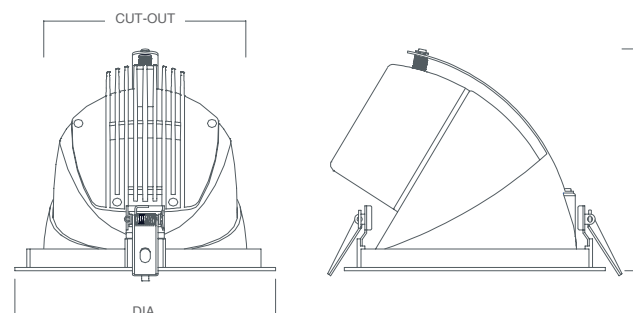

Dimensions

Order Code	C (mm)	Dia. (mm)	Cut-Out (mm)
TMHGLED2000NW	175	205	195
TMHGLED3000NW	175	205	195
TMHGLED4000NW	175	205	195