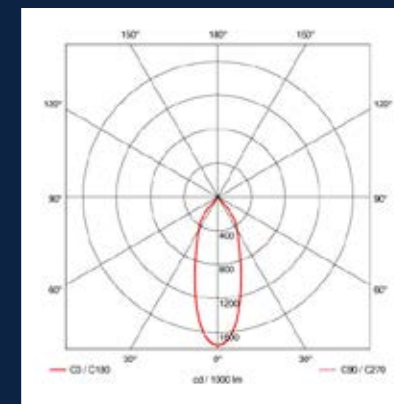

TO SPECIFY

High output recessed adjustable downlight as per TamLite i5 range