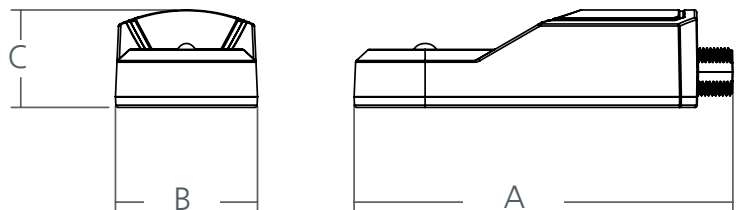

CONSTRUCTION

- > Injection moulded polycarbonate
- > Supplied as standard with neutral white (4000K) LED

TO SPECIFY ORDER

Batten-Fit 1W non-maintained emergency pack as per TamLite EM SPOT range

INSTALLATION NOTES

Installation via the 20mm knockout at the end of the batten luminaire

BATTEN FIT EMERGENCY

Order Code	LED	lm	W	A (mm)	B (mm)	C (mm)	kg
EMS1W	1W - 4000K - Non maintained	120	1	160	60	41	0.25

Contact Us

Sales Centre